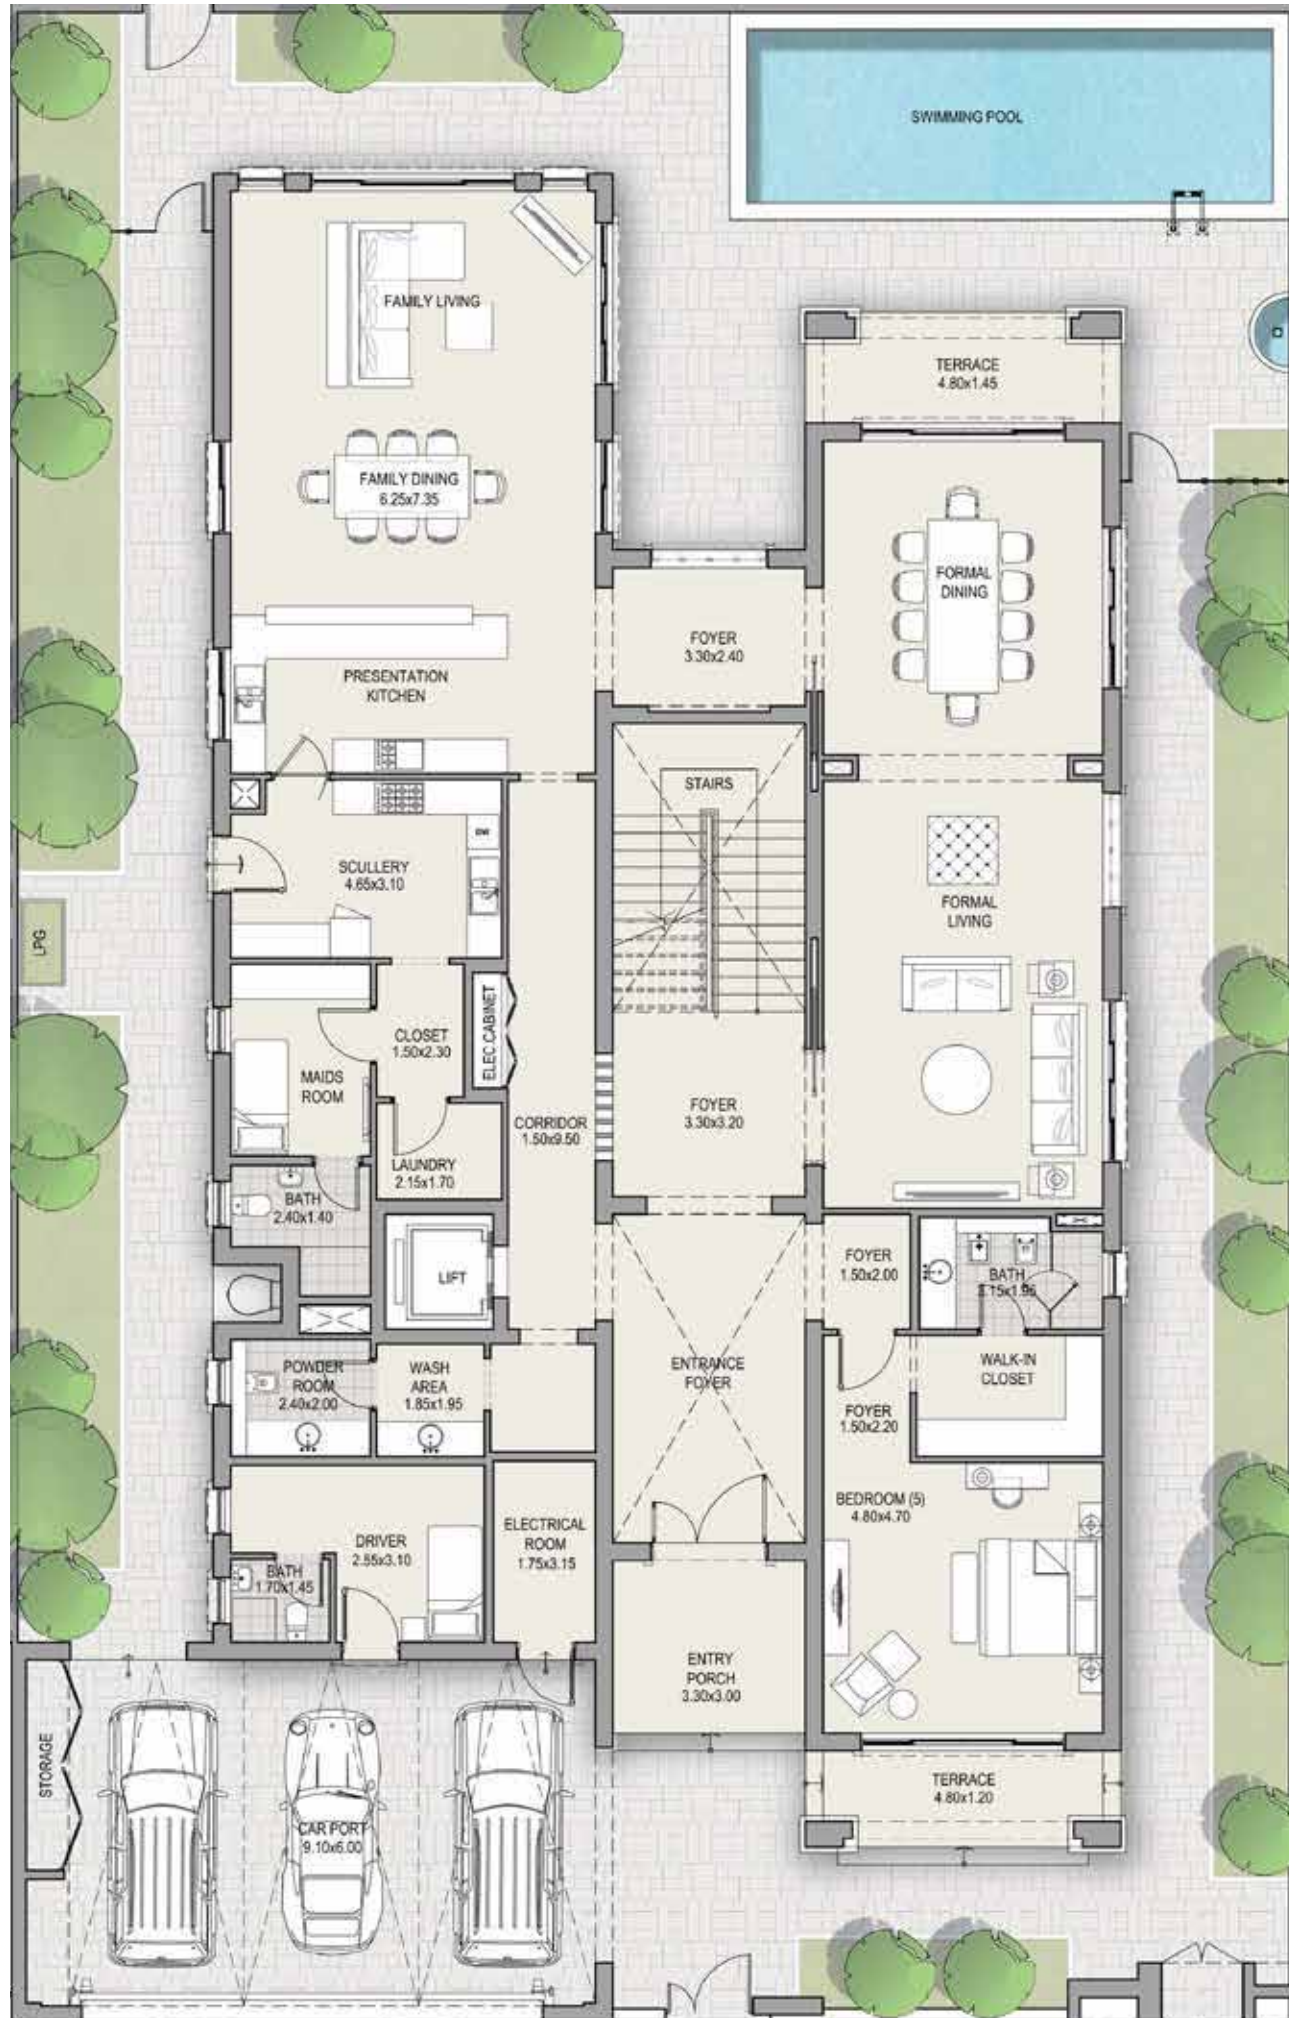

MOHAMMED BIN RASHID AL MAKTOUM CITY
D I S T R I C T O N E

FIVE BEDROOM VILLA BROCHURE

meydan
SOBHA

VILLAS

MOHAMMED BIN RASHID AL MAKTOUM CITY
DISTRICT ONE

TOTAL AREA 7,823 SQFT

CONTEMPORARY VILLA
Type A

5 Bedroom
First Floor Plan

TOTAL AREA 7,823 SQFT

CONTEMPORARY VILLA
Type B

5 Bedroom
Ground Floor Plan

TOTAL AREA 7,972 SQFT

CONTEMPORARY VILLA
Type B

5 Bedroom
First Floor Plan

TOTAL AREA 7,972 SQFT

TOTAL AREA 7,690 SQFT

TOTAL AREA 7,690 SQFT

MEDITERRANEAN VILLA
Type A

5 Bedroom
Ground Floor Plan

TOTAL AREA 7,561 SQFT

TOTAL AREA 7,561 SQFT

MEDITERRANEAN VILLA
Type B

5 Bedroom
Ground Floor Plan

TOTAL AREA 8,892 SQFT