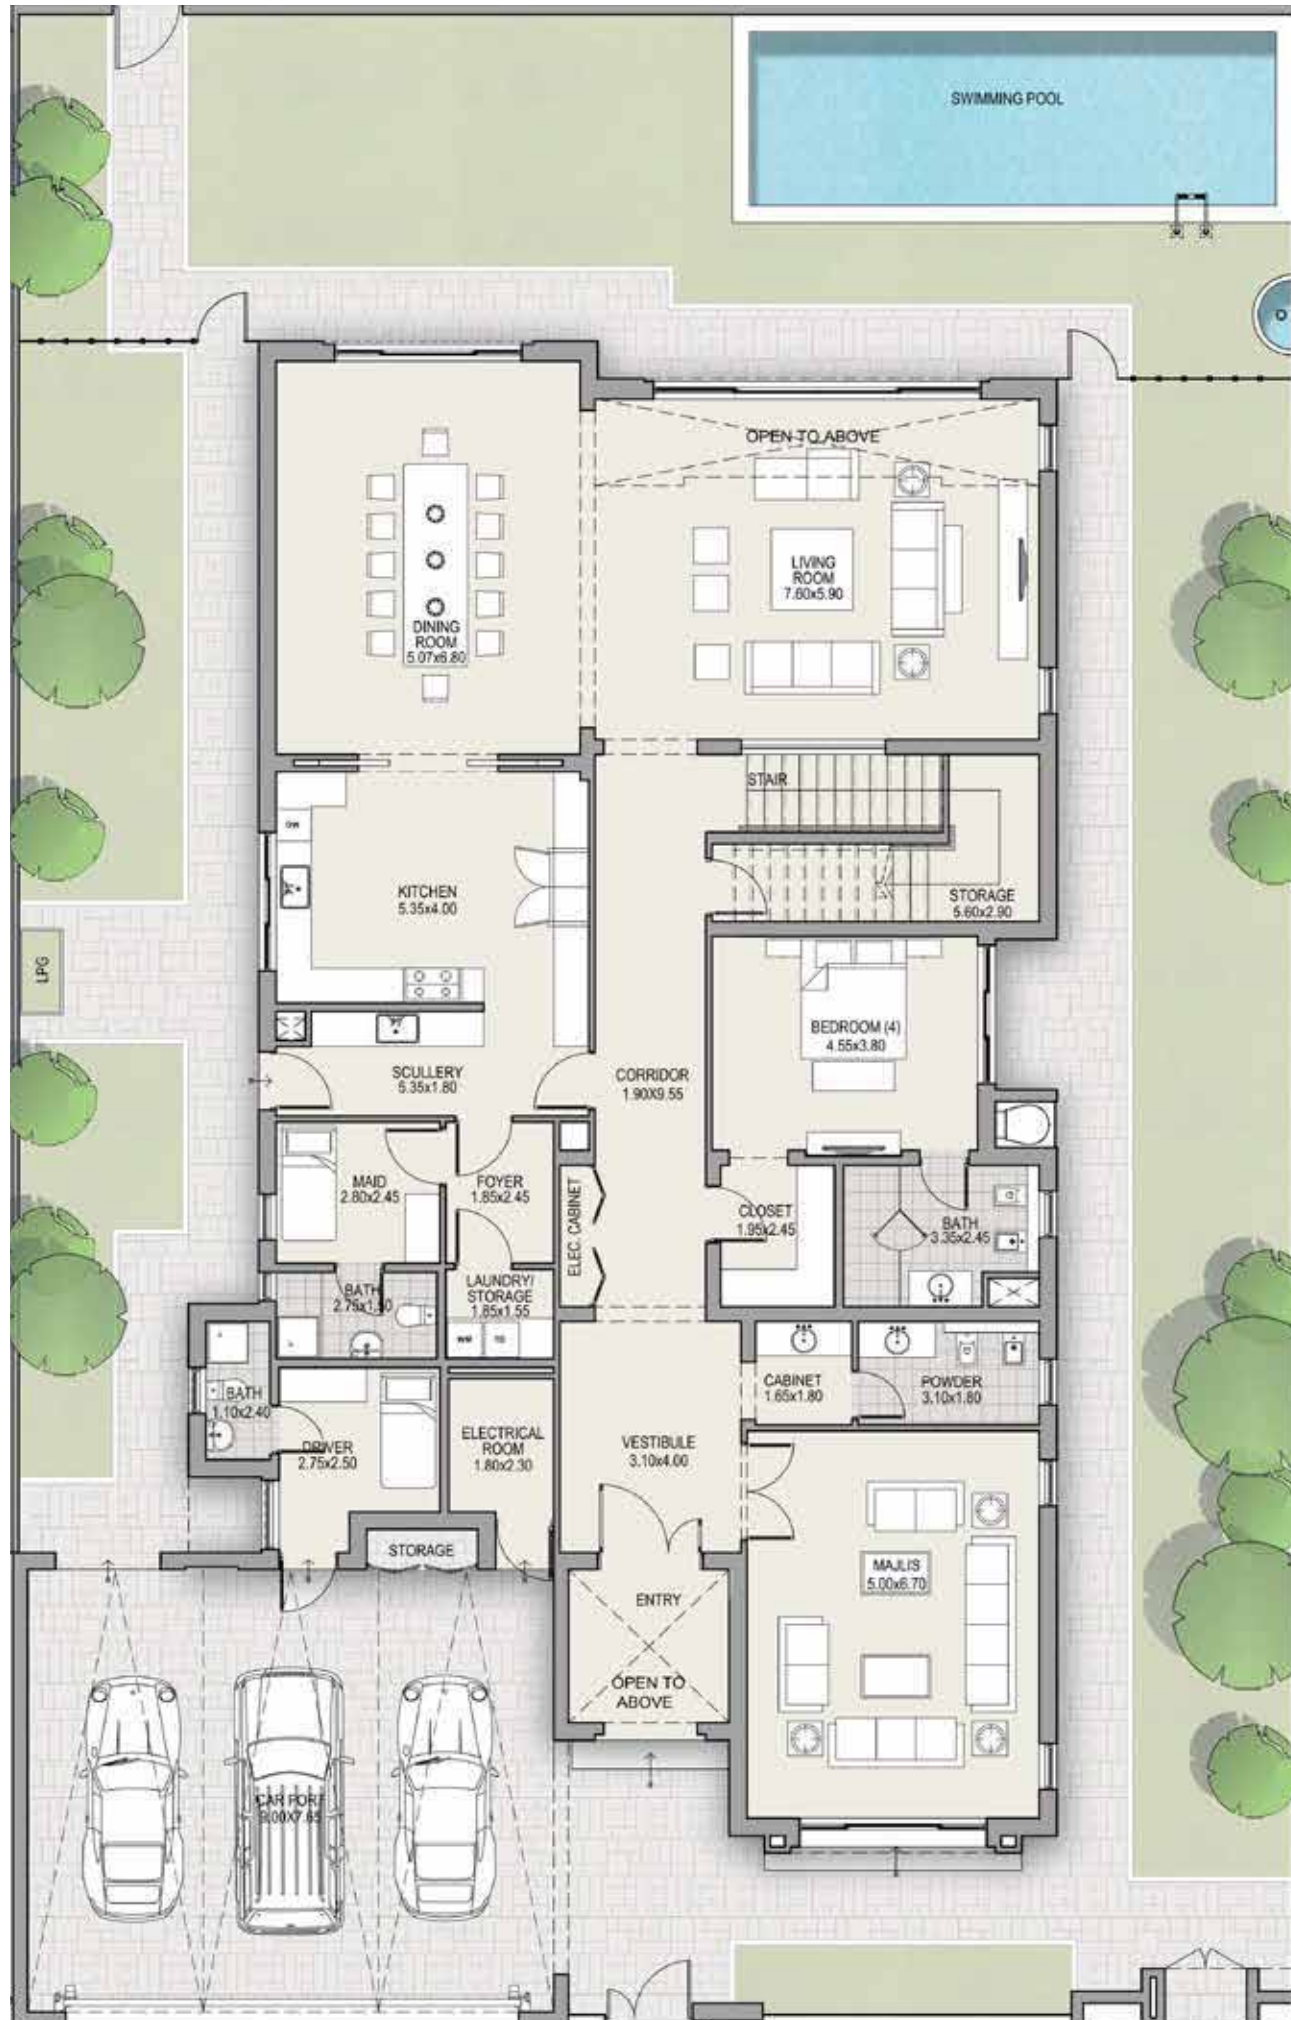

MOHAMMED BIN RASHID AL MAKTOUM CITY
D I S T R I C T O N E

FIVE BEDROOM VILLA BROCHURE

meydan
SOBHA

VILLAS

MOHAMMED BIN RASHID AL MAKTOUM CITY
DISTRICT ONE

TOTAL AREA 7,823 SQFT

CONTEMPORARY VILLA
Type A

5 Bedroom
First Floor Plan

TOTAL AREA 7,823 SQFT

CONTEMPORARY VILLA
Type B

5 Bedroom
Ground Floor Plan

TOTAL AREA 7,972 SQFT

CONTEMPORARY VILLA
Type B

5 Bedroom
First Floor Plan

TOTAL AREA 7,972 SQFT

TOTAL AREA 7,690 SQFT

TOTAL AREA 7,690 SQFT

MEDITERRANEAN VILLA
Type A

5 Bedroom
Ground Floor Plan

TOTAL AREA 7,561 SQFT

TOTAL AREA 7,561 SQFT

MEDITERRANEAN VILLA
Type B

5 Bedroom
Ground Floor Plan

TOTAL AREA 8,892 SQFT