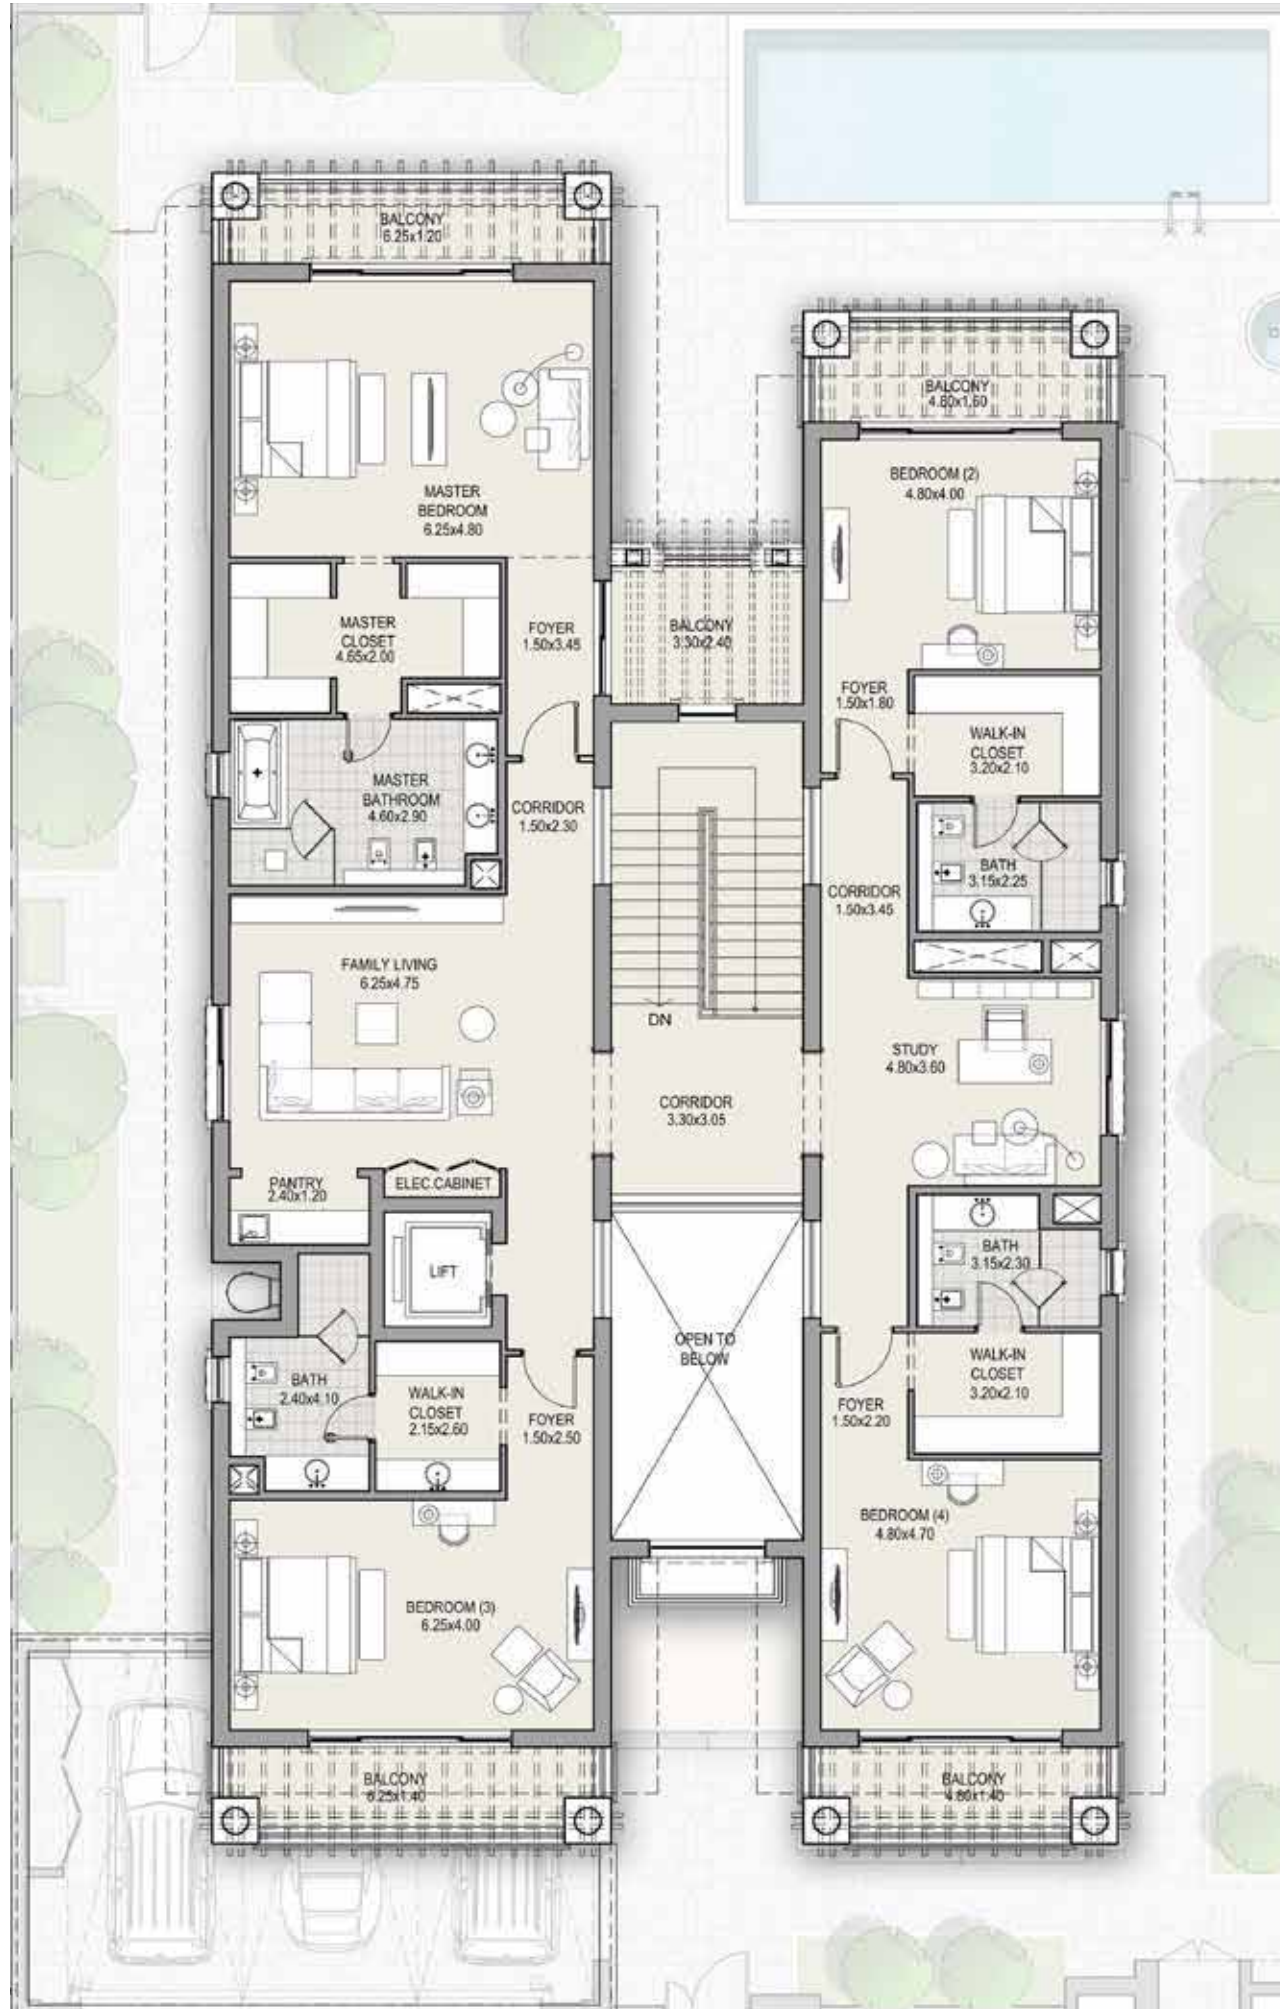

MOHAMMED BIN RASHID AL MAKTOUM CITY
D I S T R I C T O N E

FIVE BEDROOM VILLA BROCHURE

meydan
SOBHA

VILLAS

MOHAMMED BIN RASHID AL MAKTOUM CITY
DISTRICT ONE

TOTAL AREA 7,823 SQFT

CONTEMPORARY VILLA
Type A

5 Bedroom
First Floor Plan

TOTAL AREA 7,823 SQFT

CONTEMPORARY VILLA
Type B

5 Bedroom
Ground Floor Plan

TOTAL AREA 7,972 SQFT

CONTEMPORARY VILLA
Type B

5 Bedroom
First Floor Plan

TOTAL AREA 7,972 SQFT

TOTAL AREA 7,690 SQFT

TOTAL AREA 7,690 SQFT

MEDITERRANEAN VILLA
Type A

5 Bedroom
Ground Floor Plan

TOTAL AREA 7,561 SQFT

TOTAL AREA 7,561 SQFT

MEDITERRANEAN VILLA
Type B

5 Bedroom
Ground Floor Plan

TOTAL AREA 8,892 SQFT