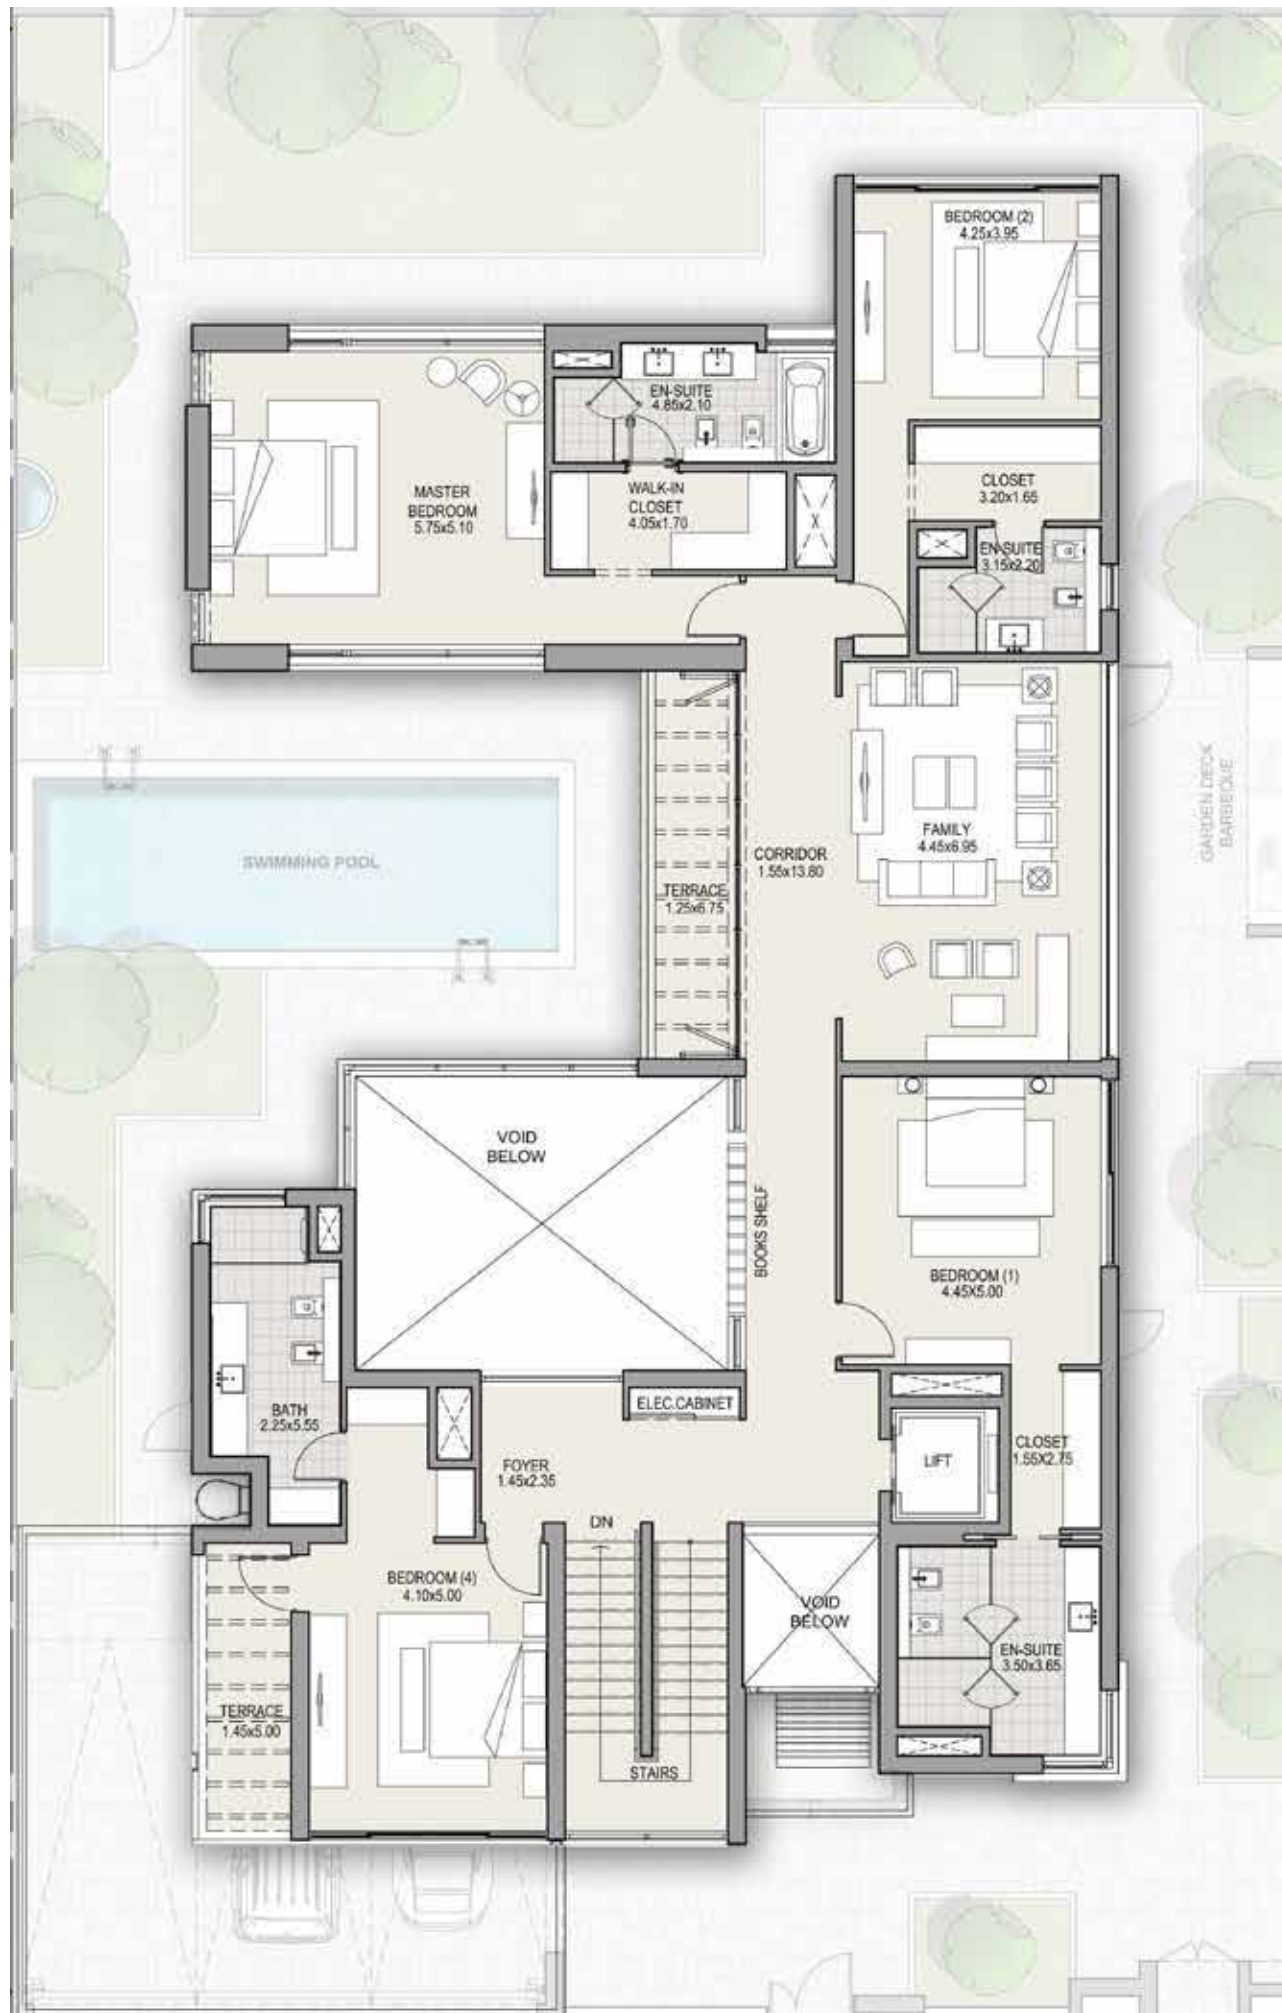

MOHAMMED BIN RASHID AL MAKTOUM CITY
D I S T R I C T O N E

FIVE BEDROOM VILLA BROCHURE

meydan
SOBHA

VILLAS

MOHAMMED BIN RASHID AL MAKTOUM CITY
DISTRICT ONE

TOTAL AREA 7,823 SQFT

CONTEMPORARY VILLA
Type A

5 Bedroom
First Floor Plan

TOTAL AREA 7,823 SQFT

CONTEMPORARY VILLA
Type B

5 Bedroom
Ground Floor Plan

TOTAL AREA 7,972 SQFT

CONTEMPORARY VILLA
Type B

5 Bedroom
First Floor Plan

TOTAL AREA 7,972 SQFT

TOTAL AREA 7,690 SQFT

TOTAL AREA 7,690 SQFT

MEDITERRANEAN VILLA
Type A

5 Bedroom
Ground Floor Plan

TOTAL AREA 7,561 SQFT

TOTAL AREA 7,561 SQFT

MEDITERRANEAN VILLA
Type B

5 Bedroom
Ground Floor Plan

TOTAL AREA 8,892 SQFT