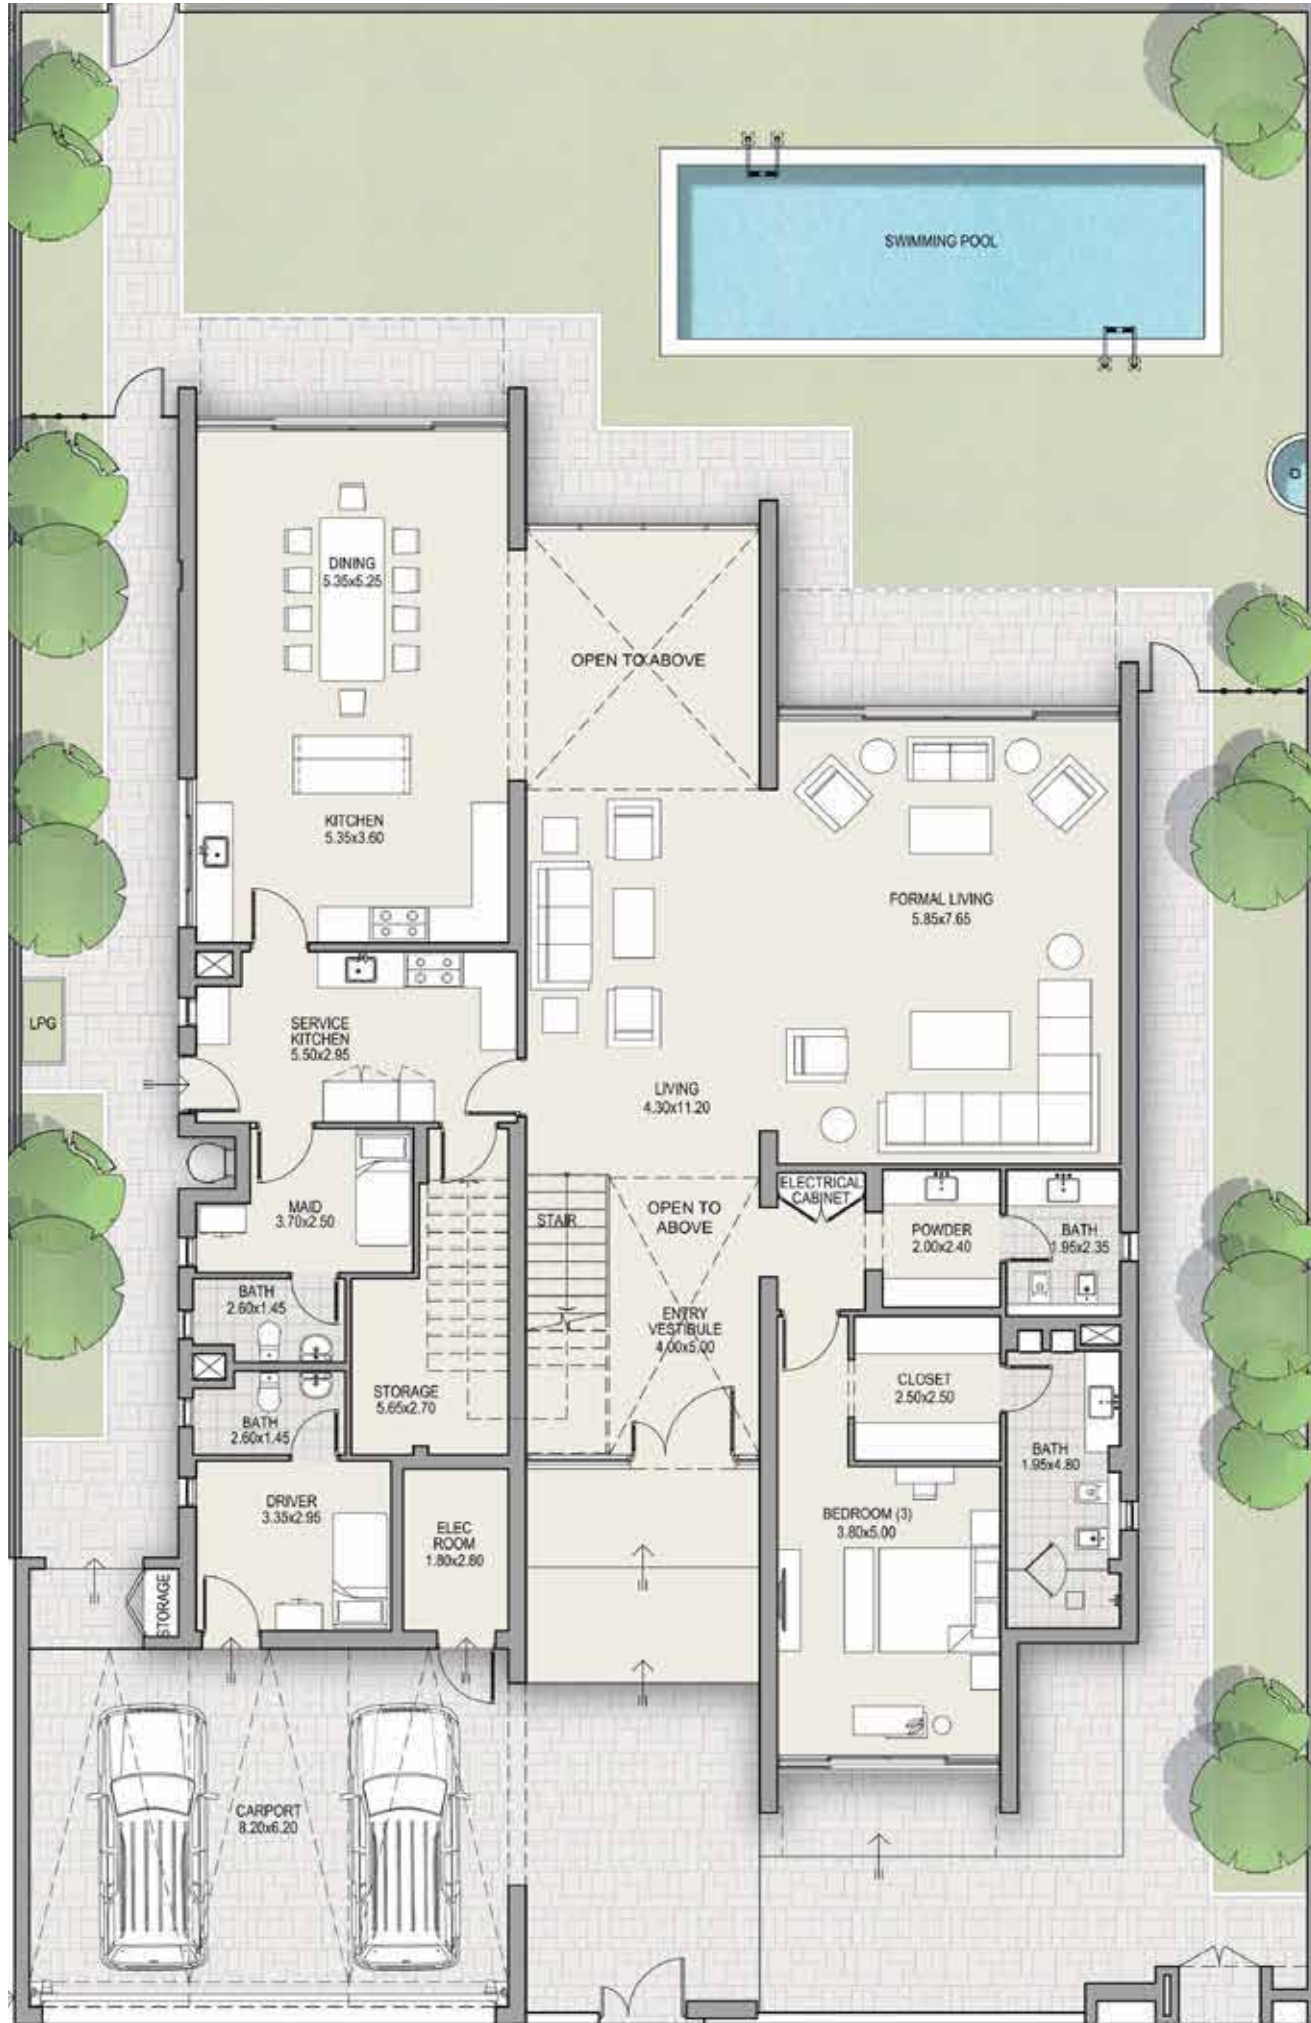

MOHAMMED BIN RASHID AL MAKTOUM CITY
D I S T R I C T O N E

FIVE BEDROOM VILLA BROCHURE

meydan
SOBHA

VILLAS

MOHAMMED BIN RASHID AL MAKTOUM CITY
DISTRICT ONE

TOTAL AREA 7,823 SQFT

CONTEMPORARY VILLA
Type A

5 Bedroom
First Floor Plan

TOTAL AREA 7,823 SQFT

CONTEMPORARY VILLA
Type B

5 Bedroom
Ground Floor Plan

TOTAL AREA 7,972 SQFT

CONTEMPORARY VILLA
Type B

5 Bedroom
First Floor Plan

TOTAL AREA 7,972 SQFT

TOTAL AREA 7,690 SQFT

TOTAL AREA 7,690 SQFT

MEDITERRANEAN VILLA
Type A

5 Bedroom
Ground Floor Plan

TOTAL AREA 7,561 SQFT

TOTAL AREA 7,561 SQFT

MEDITERRANEAN VILLA
Type B

5 Bedroom
Ground Floor Plan

TOTAL AREA 8,892 SQFT