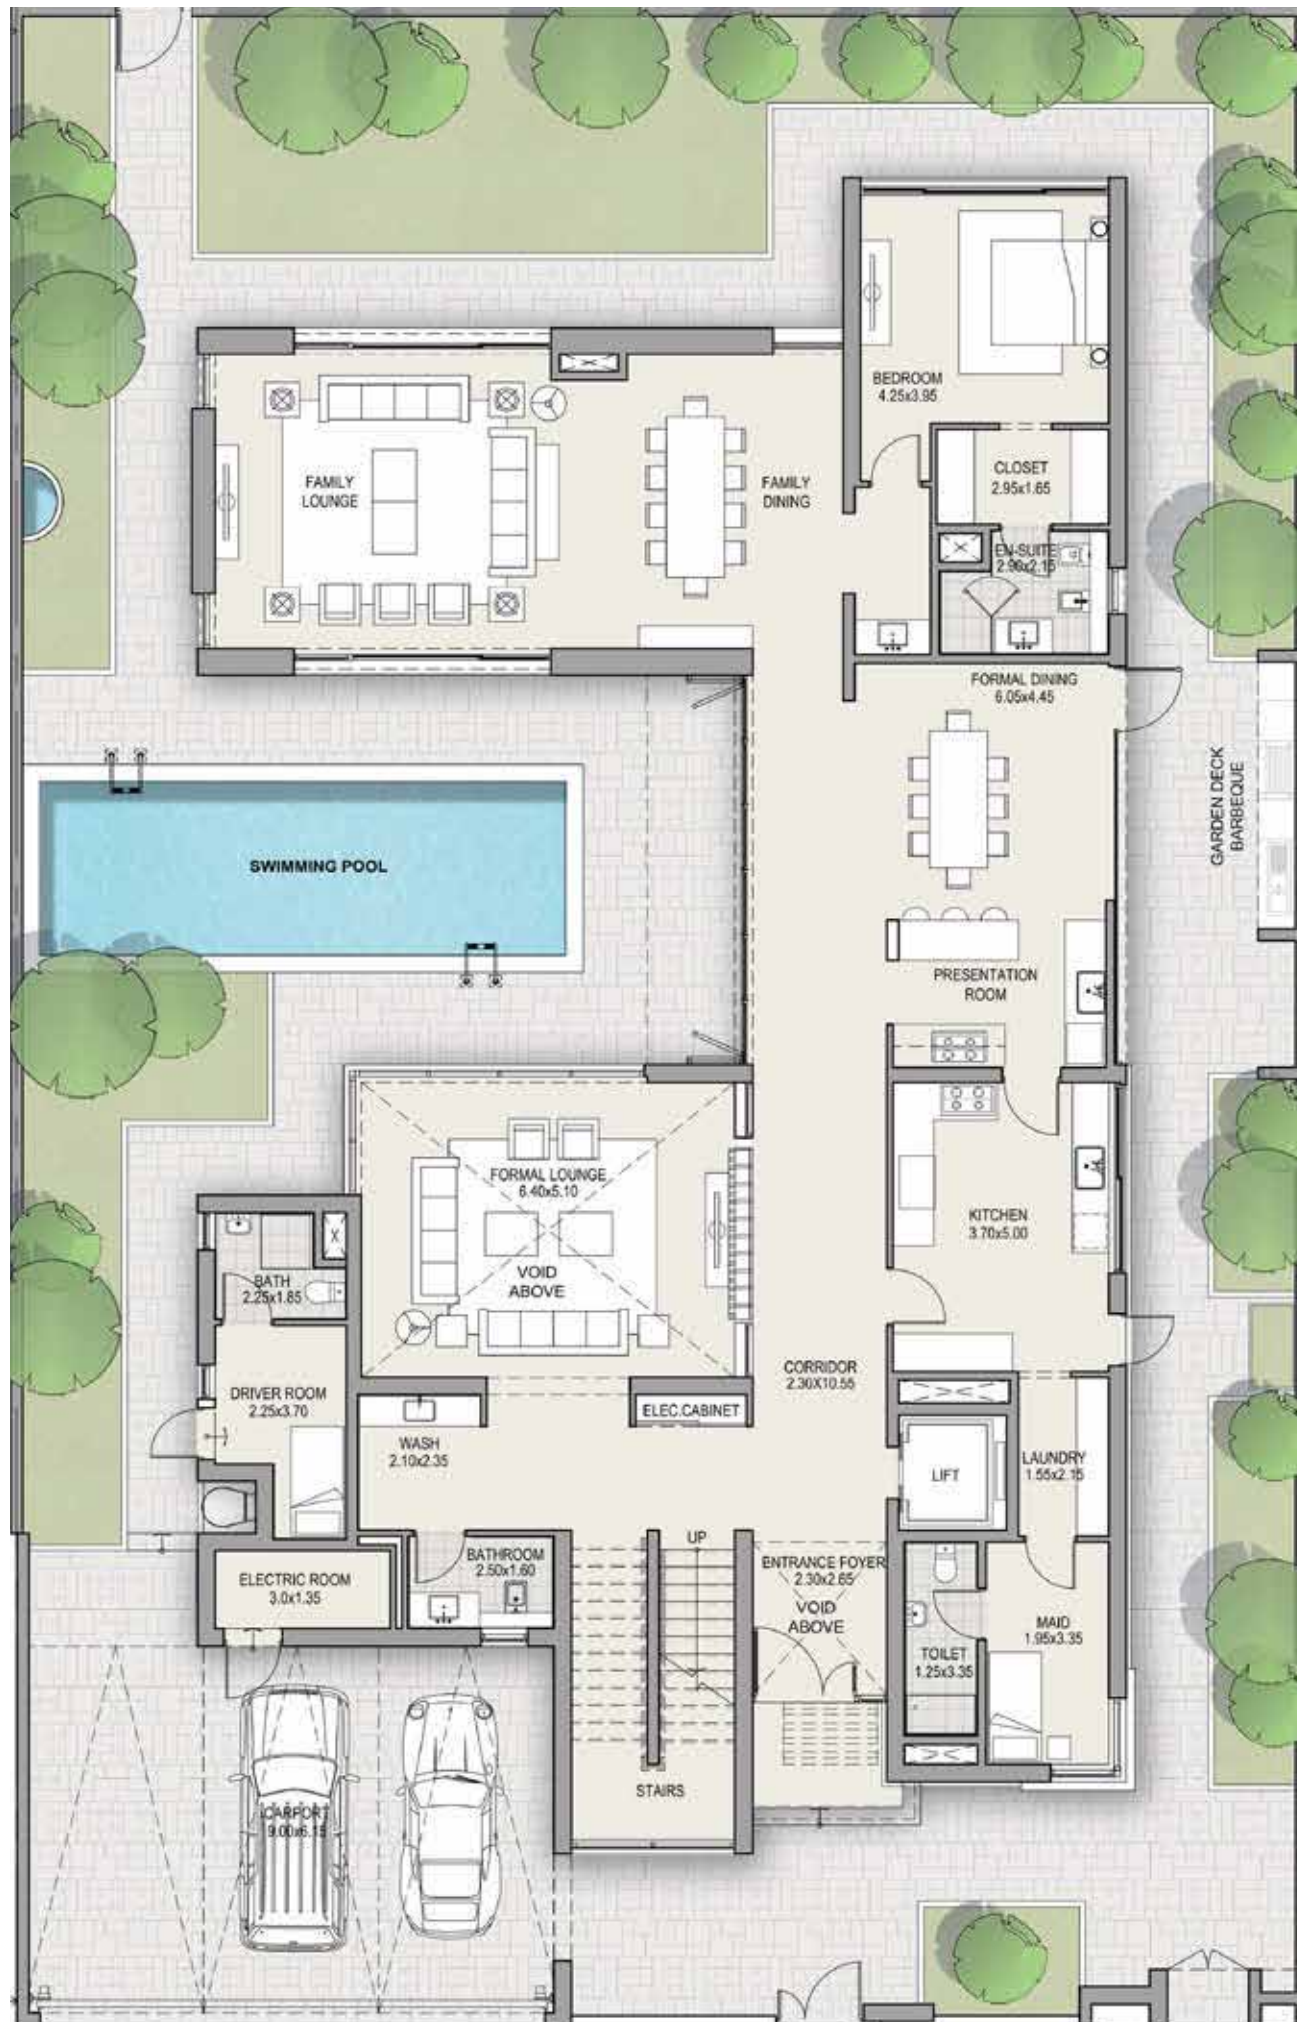

MOHAMMED BIN RASHID AL MAKTOUM CITY
D I S T R I C T O N E

FIVE BEDROOM VILLA BROCHURE

meydan
SOBHA

VILLAS

MOHAMMED BIN RASHID AL MAKTOUM CITY
DISTRICT ONE

TOTAL AREA 7,823 SQFT

CONTEMPORARY VILLA
Type A

5 Bedroom
First Floor Plan

TOTAL AREA 7,823 SQFT

CONTEMPORARY VILLA
Type B

5 Bedroom
Ground Floor Plan

TOTAL AREA 7,972 SQFT

CONTEMPORARY VILLA
Type B

5 Bedroom
First Floor Plan

TOTAL AREA 7,972 SQFT

TOTAL AREA 7,690 SQFT

TOTAL AREA 7,690 SQFT

MEDITERRANEAN VILLA
Type A

5 Bedroom
Ground Floor Plan

TOTAL AREA 7,561 SQFT

TOTAL AREA 7,561 SQFT

MEDITERRANEAN VILLA
Type B

5 Bedroom
Ground Floor Plan

TOTAL AREA 8,892 SQFT