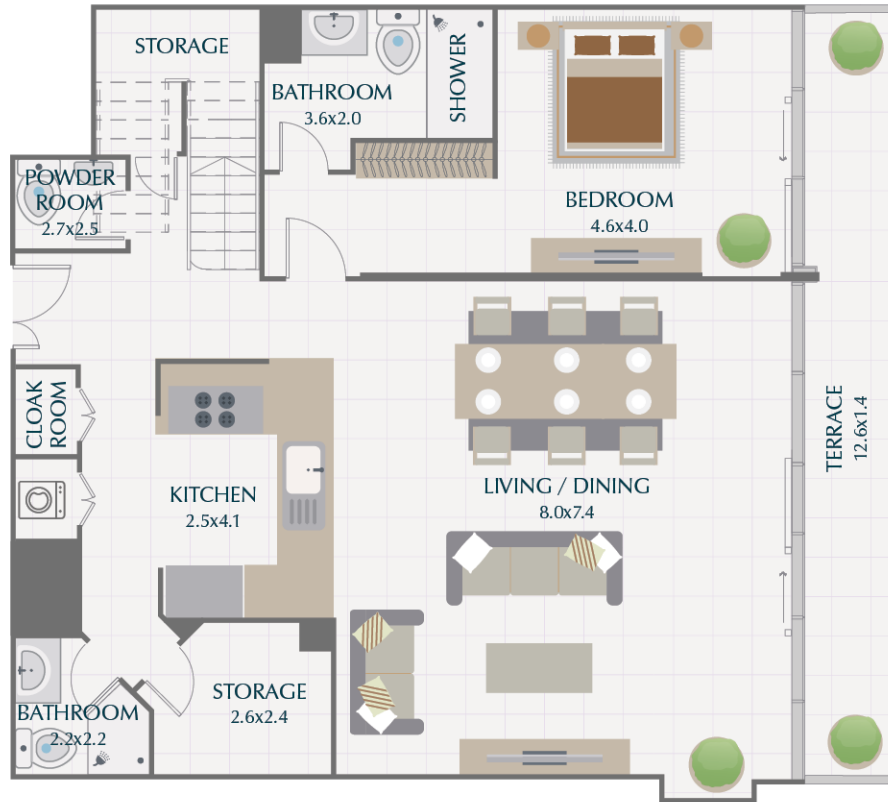

PARK GATE RESIDENCES

3BR PODIUM TOWNHOUSE / TYPE 5

SUITE	3,029.83 SQ.FT.	281.48 SQ.M.
TERRACE	961.43 SQ.FT.	89.32 SQ.M.
TOTAL	3,991.26 SQ.FT.	370.80 SQ.M.

PARK GATE RESIDENCES

4 BR PENTHOUSE

SUITE	5,875.48 SQ.FT.	545.85 SQ.M.
TERRACE	4,996.39 SQ.FT.	464.18 SQ.M.
TOTAL	10,871.87 SQ.FT.	1,010.03 SQ.M.

PARK GATE RESIDENCES

LOWER LEVEL

UPPER LEVEL

4BR PODIUM TOWNHOUSE / TYPE 3

SUITE	3,258.24 SQ.FT.	302.70 SQ.M.
TERRACE	851.00 SQ.FT.	79.06 SQ.M.
TOTAL	4,109.24 SQ.FT.	381.76 SQ.M.

PARK GATE RESIDENCES

LOWER LEVEL

UPPER LEVEL

4BR PODIUM TOWNHOUSE / TYPE 4A

SUITE	3,260.61 SQ.FT.	302.92 SQ.M.
TERRACE	400.85 SQ.FT.	37.24 SQ.M.
TOTAL	3,661.46 SQ.FT.	340.16 SQ.M.

PARK GATE RESIDENCES

LOWER LEVEL

UPPER LEVEL

5BR PODIUM TOWNHOUSE / TYPE 1

SUITE	3,419.00 SQ.FT.	317.64 SQ.M.
TERRACE	943.00 SQ.FT.	87.61 SQ.M.
TOTAL	4,362.00 SQ.FT.	405.25 SQ.M.