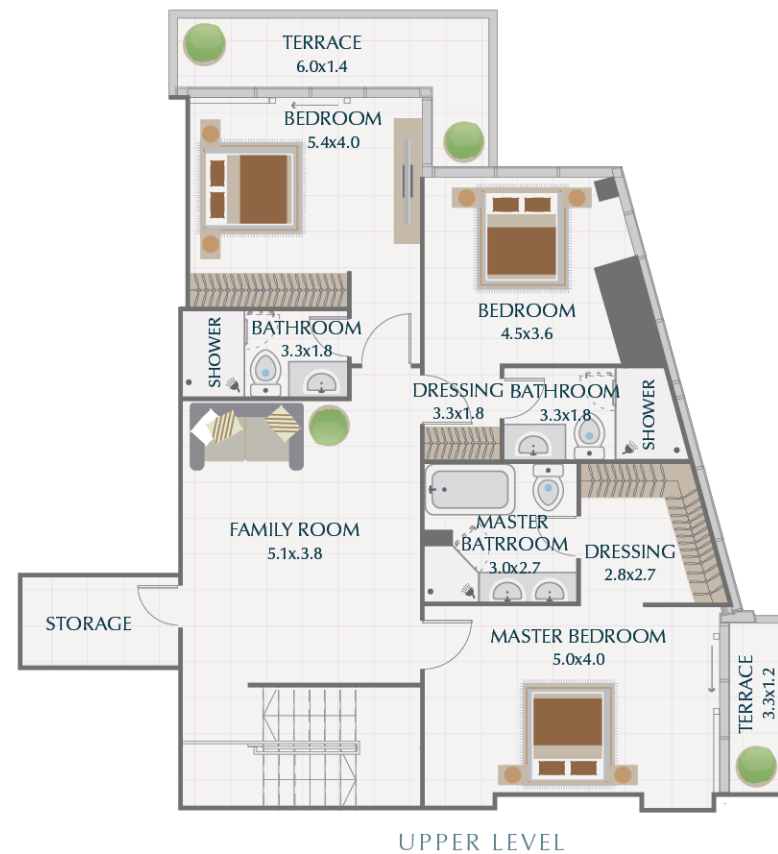

PARK GATE RESIDENCES

2 BR / TYPE 4A

SUITE	1,377.14 SQ.FT.	127.94 SQ.M.
TERRACE	257.47 SQ.FT.	23.92 SQ.M.
TOTAL	1,634.61 SQ.FT.	151.86 SQ.M.

PARK GATE RESIDENCES

3 BR / TYPE 1A

SUITE	1,790.25 SQ.FT.	166.32 SQ.M.
TERRACE	270.71 SQ.FT.	25.15 SQ.M.
TOTAL	2,060.96 SQ.FT.	191.47 SQ.M.

PARK GATE RESIDENCES

3 BR / TYPE 2

SUITE	2,021.36 SQ.FT.	187.79 SQ.M.
TERRACE	142.62 SQ.FT.	13.25 SQ.M.
TOTAL	2,163.98 SQ.FT.	201.04 SQ.M.

PARK GATE RESIDENCES

3 BR / TYPE 3A

SUITE	1,816.84 SQ.FT.	168.79 SQ.M.
TERRACE	342.83 SQ.FT.	31.85 SQ.M.
TOTAL	2,159.67 SQ.FT.	200.64 SQ.M.

PARK GATE RESIDENCES

3BR PODIUM TOWNHOUSE / TYPE 5

SUITE	3,029.83 SQ.FT.	281.48 SQ.M.
TERRACE	961.43 SQ.FT.	89.32 SQ.M.
TOTAL	3,991.26 SQ.FT.	370.80 SQ.M.

PARK GATE RESIDENCES

4 BR PENTHOUSE

SUITE	5,875.48 SQ.FT.	545.85 SQ.M.
TERRACE	4,996.39 SQ.FT.	464.18 SQ.M.
TOTAL	10,871.87 SQ.FT.	1,010.03 SQ.M.

PARK GATE RESIDENCES

LOWER LEVEL

UPPER LEVEL

4BR PODIUM TOWNHOUSE / TYPE 3

SUITE	3,258.24 SQ.FT.	302.70 SQ.M.
TERRACE	851.00 SQ.FT.	79.06 SQ.M.
TOTAL	4,109.24 SQ.FT.	381.76 SQ.M.

PARK GATE RESIDENCES

LOWER LEVEL