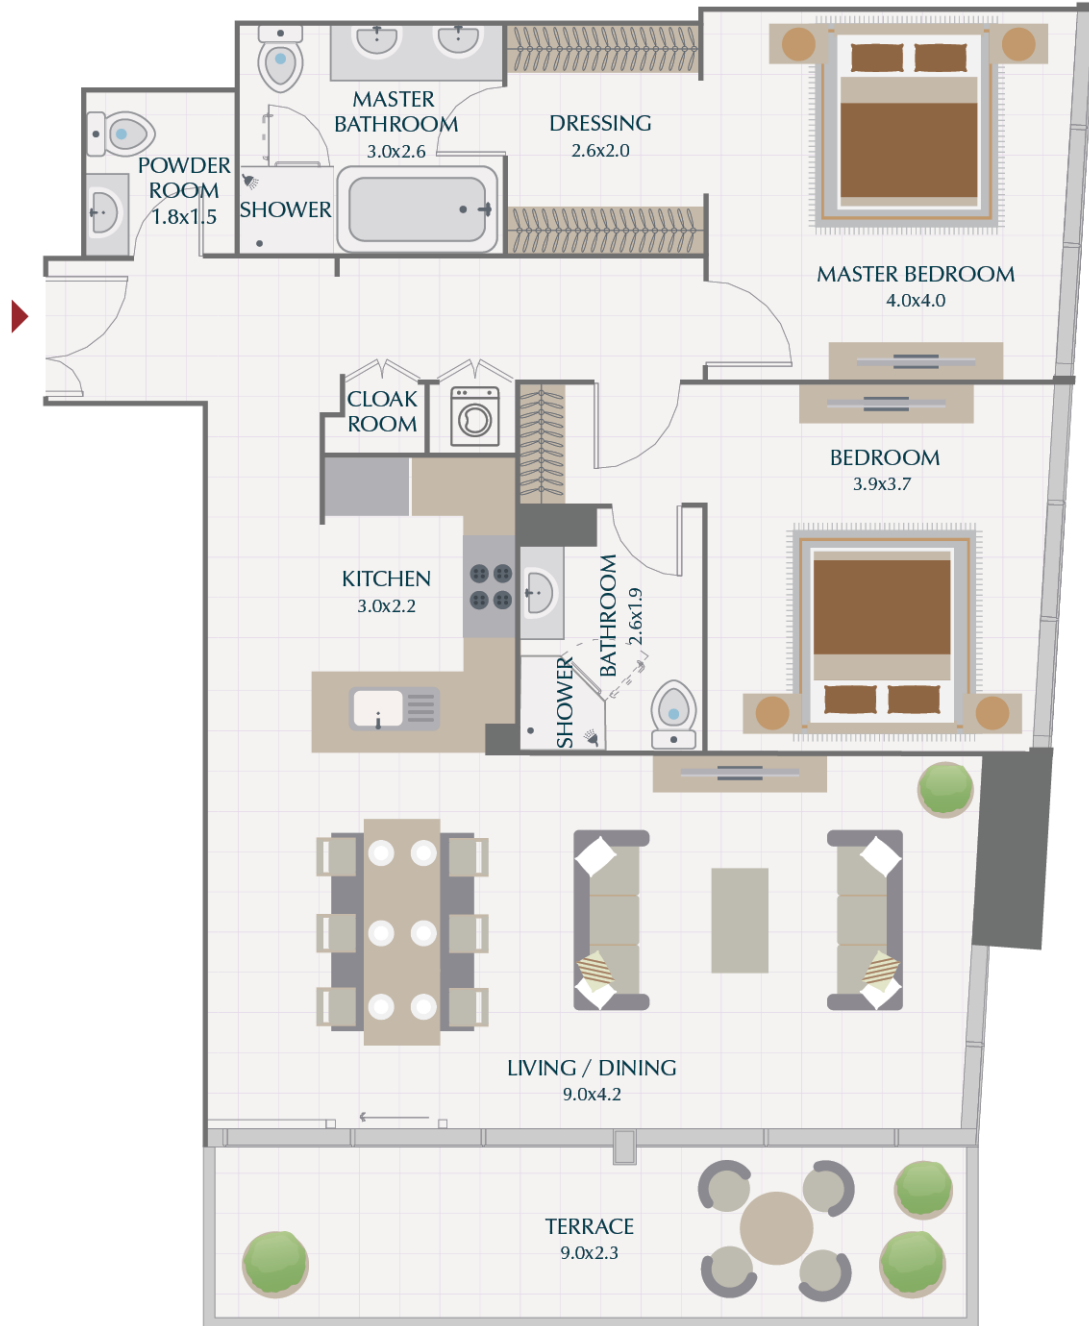

ووصل
wasl

PARKGATE RESIDENCES

FLOOR PLANS

PARK GATE RESIDENCES

1 BR / TYPE 1A

SUITE	851.75 SQ.FT.	79.13 SQ.M.
TERRACE	146.82 SQ.FT.	13.64 SQ.M.
TOTAL	998.57 SQ.FT.	92.77 SQ.M.

PARK GATE RESIDENCES

1 BR / TYPE 4A

SUITE	844.11 SQ.FT.	78.42 SQ.M.
TERRACE	145.42 SQ.FT.	13.51 SQ.M.
TOTAL	989.53 SQ.FT.	91.93 SQ.M.

PARK GATE RESIDENCES

2 BR / TYPE 1A

SUITE	1,365.19 SQ.FT.	126.83 SQ.M.
TERRACE	206.88 SQ.FT.	19.22 SQ.M.
TOTAL	1,572.07 SQ.FT.	146.05 SQ.M.

PARK GATE RESIDENCES

2 BR / TYPE 2A

SUITE	1,413.62 SQ.FT.	131.33 SQ.M.
TERRACE	137.35 SQ.FT.	12.76 SQ.M.
TOTAL	1,550.97 SQ.FT.	144.09 SQ.M.

PARK GATE RESIDENCES

2 BR / TYPE 3A

SUITE	1,460.77 SQ.FT.	135.71 SQ.M.
TERRACE	151.56 SQ.FT.	14.08 SQ.M.
TOTAL	1,612.33 SQ.FT.	149.79 SQ.M.