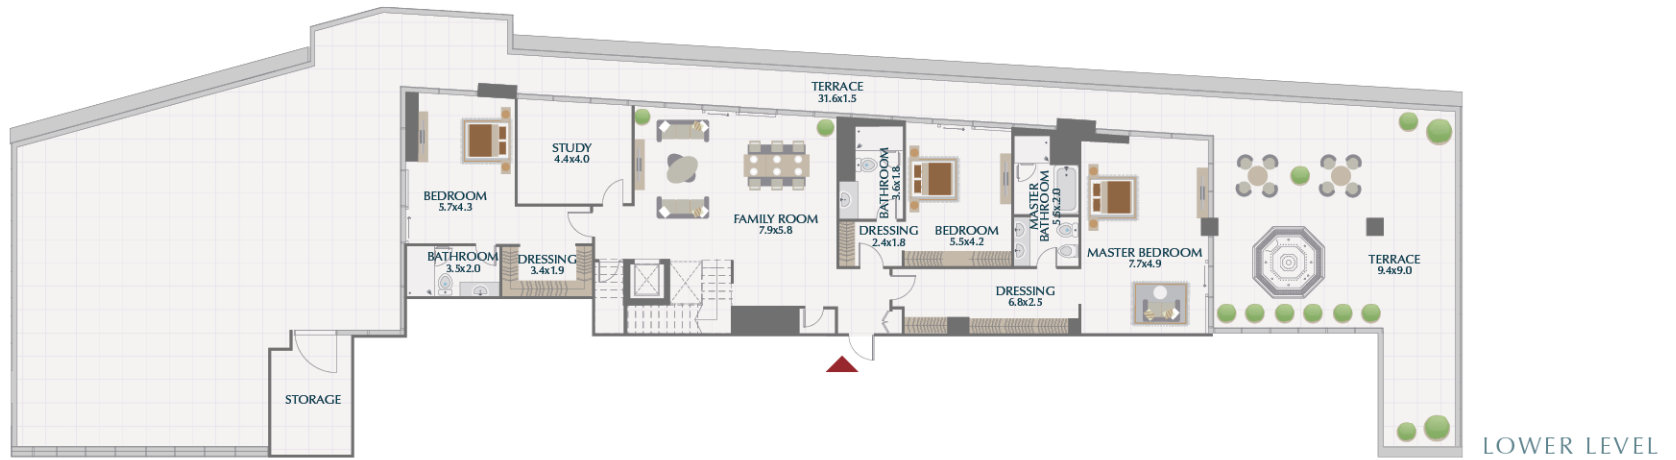

PARK GATE RESIDENCES

2 BR / TYPE 4A

SUITE	1,377.14 SQ.FT.	127.94 SQ.M.
TERRACE	257.47 SQ.FT.	23.92 SQ.M.
TOTAL	1,634.61 SQ.FT.	151.86 SQ.M.

PARK GATE RESIDENCES

3 BR / TYPE 1A

SUITE	1,790.25 SQ.FT.	166.32 SQ.M.
TERRACE	270.71 SQ.FT.	25.15 SQ.M.
TOTAL	2,060.96 SQ.FT.	191.47 SQ.M.

PARK GATE RESIDENCES

3 BR / TYPE 2

SUITE	2,021.36 SQ.FT.	187.79 SQ.M.
TERRACE	142.62 SQ.FT.	13.25 SQ.M.
TOTAL	2,163.98 SQ.FT.	201.04 SQ.M.

PARK GATE RESIDENCES

3 BR / TYPE 3A

SUITE	1,816.84 SQ.FT.	168.79 SQ.M.
TERRACE	342.83 SQ.FT.	31.85 SQ.M.
TOTAL	2,159.67 SQ.FT.	200.64 SQ.M.

PARK GATE RESIDENCES

3BR PODIUM TOWNHOUSE / TYPE 5

SUITE	3,029.83 SQ.FT.	281.48 SQ.M.
TERRACE	961.43 SQ.FT.	89.32 SQ.M.
TOTAL	3,991.26 SQ.FT.	370.80 SQ.M.

PARK GATE RESIDENCES

4 BR PENTHOUSE

SUITE	5,875.48 SQ.FT.	545.85 SQ.M.
TERRACE	4,996.39 SQ.FT.	464.18 SQ.M.
TOTAL	10,871.87 SQ.FT.	1,010.03 SQ.M.

PARK GATE RESIDENCES

LOWER LEVEL

UPPER LEVEL

4BR PODIUM TOWNHOUSE / TYPE 3

SUITE	3,258.24 SQ.FT.	302.70 SQ.M.
TERRACE	851.00 SQ.FT.	79.06 SQ.M.
TOTAL	4,109.24 SQ.FT.	381.76 SQ.M.

PARK GATE RESIDENCES

LOWER LEVEL