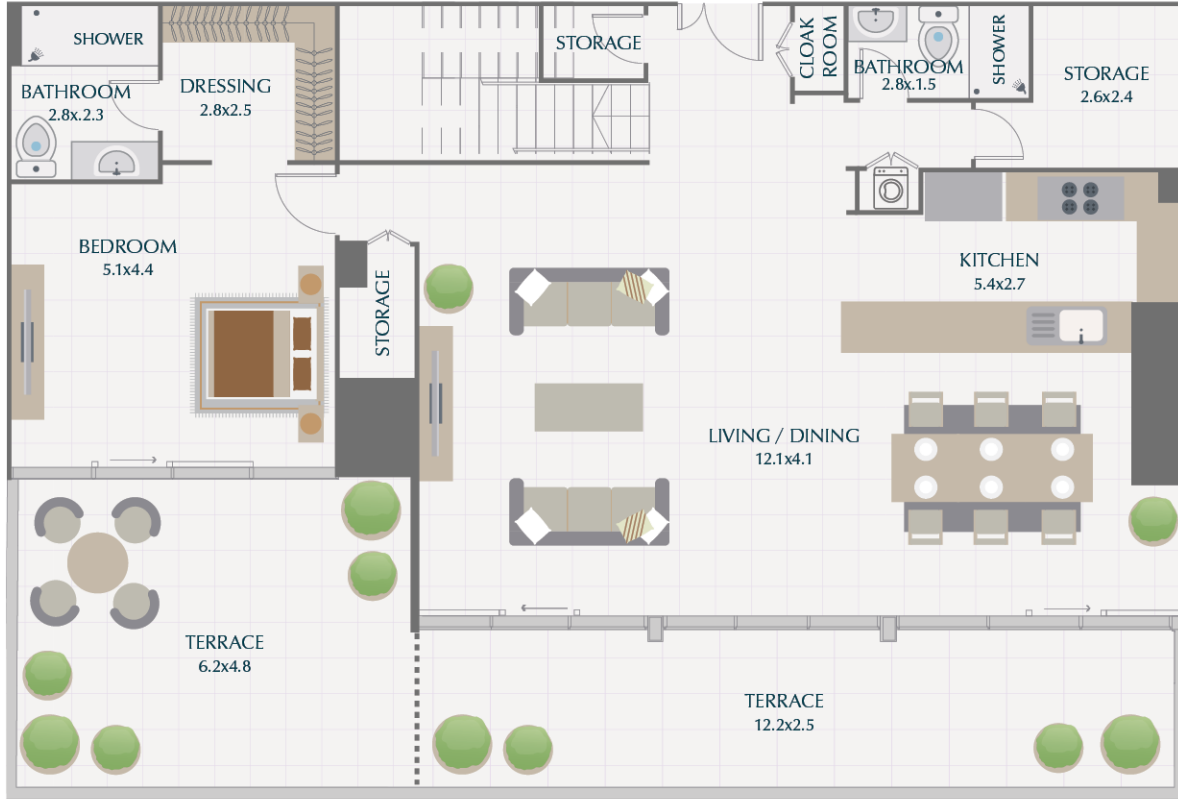

PARK GATE RESIDENCES

3 BR / TYPE 2

SUITE	2,021.36 SQ.FT.	187.79 SQ.M.
TERRACE	142.62 SQ.FT.	13.25 SQ.M.
TOTAL	2,163.98 SQ.FT.	201.04 SQ.M.

PARK GATE RESIDENCES

3 BR / TYPE 3A

SUITE	1,816.84 SQ.FT.	168.79 SQ.M.
TERRACE	342.83 SQ.FT.	31.85 SQ.M.
TOTAL	2,159.67 SQ.FT.	200.64 SQ.M.

PARK GATE RESIDENCES

3BR PODIUM TOWNHOUSE / TYPE 5

SUITE	3,029.83 SQ.FT.	281.48 SQ.M.
TERRACE	961.43 SQ.FT.	89.32 SQ.M.
TOTAL	3,991.26 SQ.FT.	370.80 SQ.M.

PARK GATE RESIDENCES

4 BR PENTHOUSE

SUITE	5,875.48 SQ.FT.	545.85 SQ.M.
TERRACE	4,996.39 SQ.FT.	464.18 SQ.M.
TOTAL	10,871.87 SQ.FT.	1,010.03 SQ.M.

PARK GATE RESIDENCES

LOWER LEVEL

UPPER LEVEL

4BR PODIUM TOWNHOUSE / TYPE 3

SUITE	3,258.24 SQ.FT.	302.70 SQ.M.
TERRACE	851.00 SQ.FT.	79.06 SQ.M.
TOTAL	4,109.24 SQ.FT.	381.76 SQ.M.

PARK GATE RESIDENCES

LOWER LEVEL

UPPER LEVEL

4BR PODIUM TOWNHOUSE / TYPE 4A

SUITE	3,260.61 SQ.FT.	302.92 SQ.M.
TERRACE	400.85 SQ.FT.	37.24 SQ.M.
TOTAL	3,661.46 SQ.FT.	340.16 SQ.M.

PARK GATE RESIDENCES

LOWER LEVEL

UPPER LEVEL

5BR PODIUM TOWNHOUSE / TYPE 1