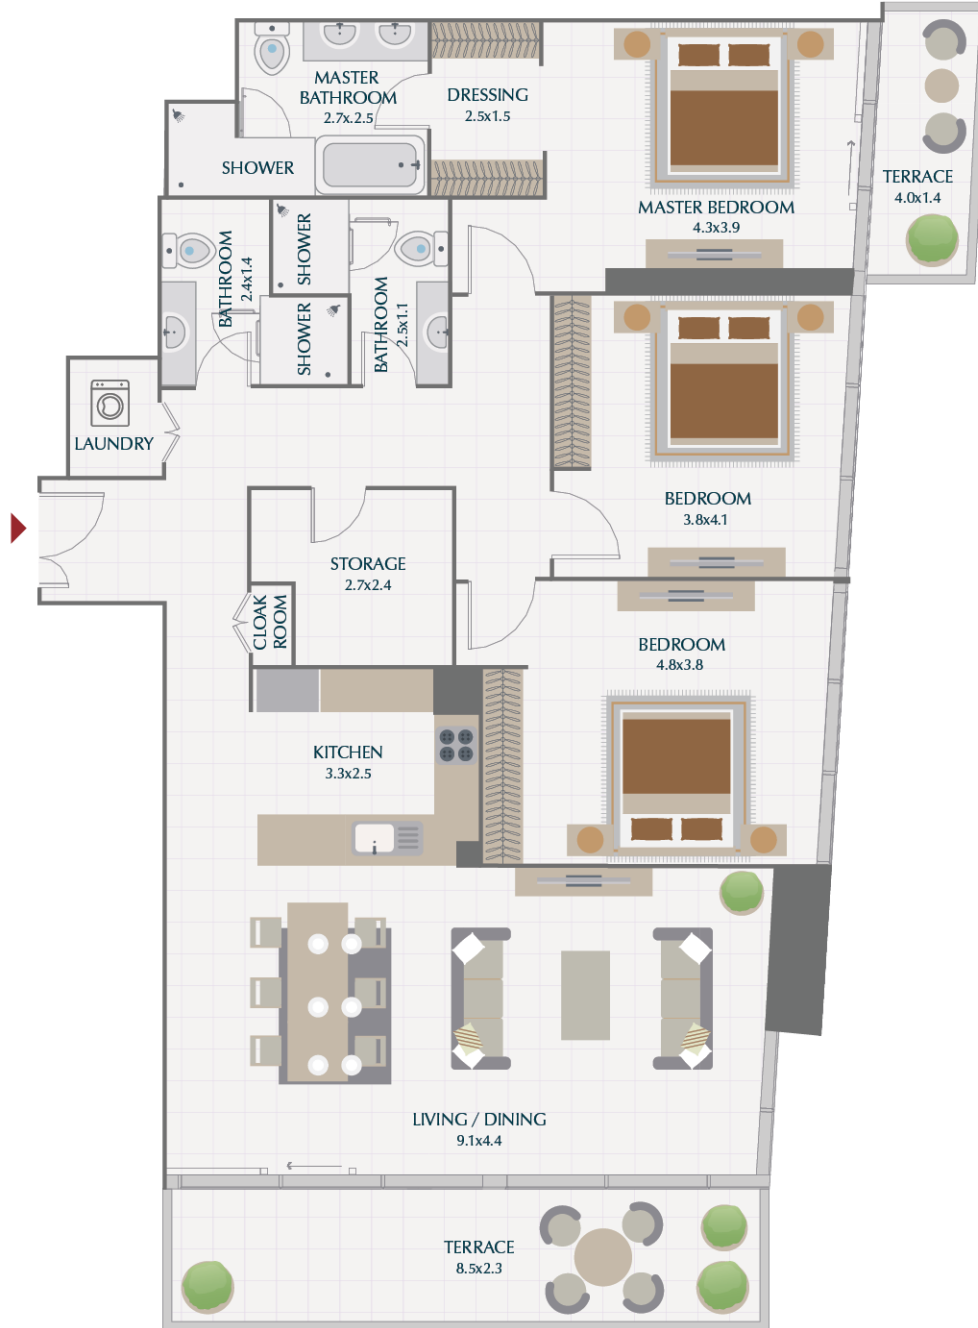

PARK GATE RESIDENCES

2 BR / TYPE 2A

SUITE	1,413.62 SQ.FT.	131.33 SQ.M.
TERRACE	137.35 SQ.FT.	12.76 SQ.M.
TOTAL	1,550.97 SQ.FT.	144.09 SQ.M.

PARK GATE RESIDENCES

2 BR / TYPE 3A

SUITE	1,460.77 SQ.FT.	135.71 SQ.M.
TERRACE	151.56 SQ.FT.	14.08 SQ.M.
TOTAL	1,612.33 SQ.FT.	149.79 SQ.M.

PARK GATE RESIDENCES

2 BR / TYPE 4A

SUITE	1,377.14 SQ.FT.	127.94 SQ.M.
TERRACE	257.47 SQ.FT.	23.92 SQ.M.
TOTAL	1,634.61 SQ.FT.	151.86 SQ.M.

PARK GATE RESIDENCES

3 BR / TYPE 1A

SUITE	1,790.25 SQ.FT.	166.32 SQ.M.
TERRACE	270.71 SQ.FT.	25.15 SQ.M.
TOTAL	2,060.96 SQ.FT.	191.47 SQ.M.

PARK GATE RESIDENCES

3 BR / TYPE 2

SUITE	2,021.36 SQ.FT.	187.79 SQ.M.
TERRACE	142.62 SQ.FT.	13.25 SQ.M.
TOTAL	2,163.98 SQ.FT.	201.04 SQ.M.

PARK GATE RESIDENCES

3 BR / TYPE 3A

SUITE	1,816.84 SQ.FT.	168.79 SQ.M.
TERRACE	342.83 SQ.FT.	31.85 SQ.M.
TOTAL	2,159.67 SQ.FT.	200.64 SQ.M.

PARK GATE RESIDENCES

3BR PODIUM TOWNHOUSE / TYPE 5

SUITE	3,029.83 SQ.FT.	281.48 SQ.M.
TERRACE	961.43 SQ.FT.	89.32 SQ.M.
TOTAL	3,991.26 SQ.FT.	370.80 SQ.M.

PARK GATE RESIDENCES

4 BR PENTHOUSE

SUITE	5,875.48 SQ.FT.	545.85 SQ.M.
TERRACE	4,996.39 SQ.FT.	464.18 SQ.M.
TOTAL	10,871.87 SQ.FT.	1,010.03 SQ.M.