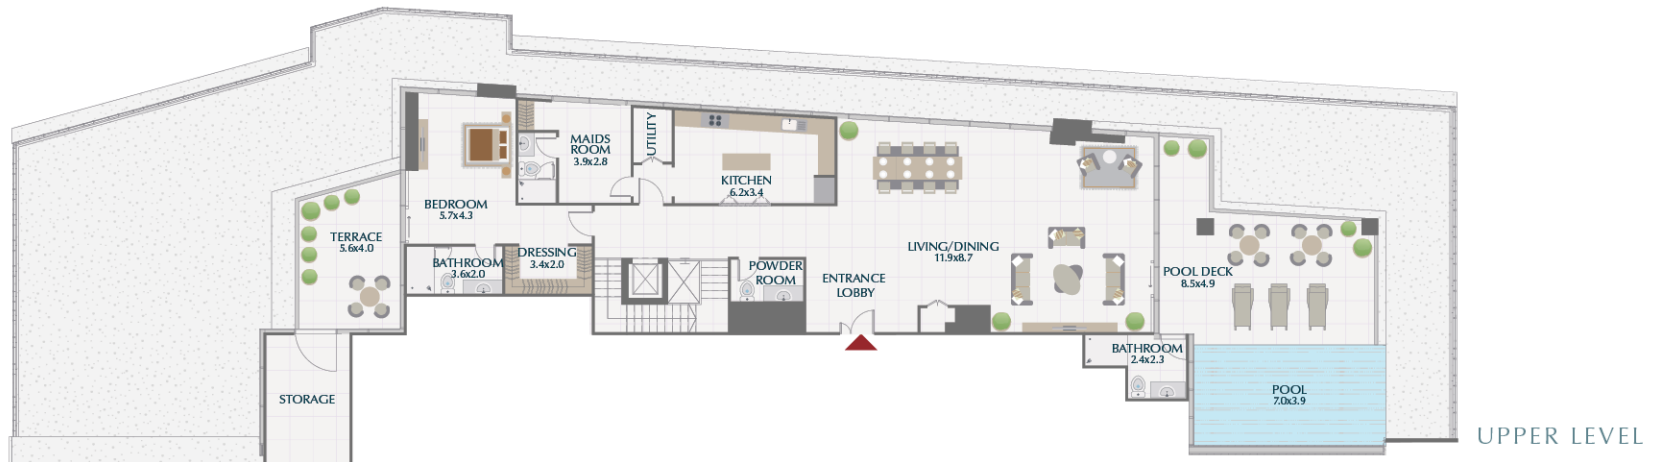

PARK GATE RESIDENCES

2 BR / TYPE 4A

SUITE	1,377.14 SQ.FT.	127.94 SQ.M.
TERRACE	257.47 SQ.FT.	23.92 SQ.M.
TOTAL	1,634.61 SQ.FT.	151.86 SQ.M.

PARK GATE RESIDENCES

3 BR / TYPE 1A

SUITE	1,790.25 SQ.FT.	166.32 SQ.M.
TERRACE	270.71 SQ.FT.	25.15 SQ.M.
TOTAL	2,060.96 SQ.FT.	191.47 SQ.M.

PARK GATE RESIDENCES

3 BR / TYPE 2

SUITE	2,021.36 SQ.FT.	187.79 SQ.M.
TERRACE	142.62 SQ.FT.	13.25 SQ.M.
TOTAL	2,163.98 SQ.FT.	201.04 SQ.M.

PARK GATE RESIDENCES

3 BR / TYPE 3A

SUITE	1,816.84 SQ.FT.	168.79 SQ.M.
TERRACE	342.83 SQ.FT.	31.85 SQ.M.
TOTAL	2,159.67 SQ.FT.	200.64 SQ.M.

PARK GATE RESIDENCES

3BR PODIUM TOWNHOUSE / TYPE 5

SUITE	3,029.83 SQ.FT.	281.48 SQ.M.
TERRACE	961.43 SQ.FT.	89.32 SQ.M.
TOTAL	3,991.26 SQ.FT.	370.80 SQ.M.

PARK GATE RESIDENCES

4 BR PENTHOUSE

SUITE	5,875.48 SQ.FT.	545.85 SQ.M.
TERRACE	4,996.39 SQ.FT.	464.18 SQ.M.
TOTAL	10,871.87 SQ.FT.	1,010.03 SQ.M.

PARK GATE RESIDENCES

LOWER LEVEL

UPPER LEVEL

4BR PODIUM TOWNHOUSE / TYPE 3

SUITE	3,258.24 SQ.FT.	302.70 SQ.M.
TERRACE	851.00 SQ.FT.	79.06 SQ.M.
TOTAL	4,109.24 SQ.FT.	381.76 SQ.M.

PARK GATE RESIDENCES

LOWER LEVEL