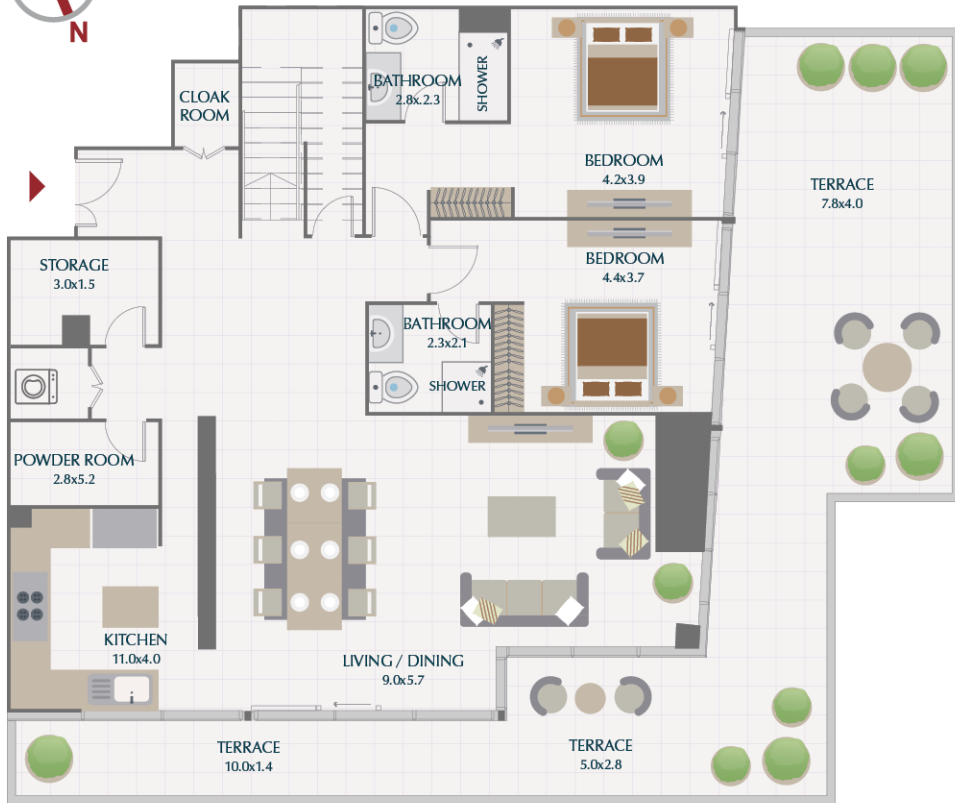

PARK GATE RESIDENCES

3BR PODIUM TOWNHOUSE / TYPE 5

SUITE	3,029.83 SQ.FT.	281.48 SQ.M.
TERRACE	961.43 SQ.FT.	89.32 SQ.M.
TOTAL	3,991.26 SQ.FT.	370.80 SQ.M.

PARK GATE RESIDENCES

4 BR PENTHOUSE

SUITE	5,875.48 SQ.FT.	545.85 SQ.M.
TERRACE	4,996.39 SQ.FT.	464.18 SQ.M.
TOTAL	10,871.87 SQ.FT.	1,010.03 SQ.M.

PARK GATE RESIDENCES

LOWER LEVEL

UPPER LEVEL

4BR PODIUM TOWNHOUSE / TYPE 3

SUITE	3,258.24 SQ.FT.	302.70 SQ.M.
TERRACE	851.00 SQ.FT.	79.06 SQ.M.
TOTAL	4,109.24 SQ.FT.	381.76 SQ.M.

PARK GATE RESIDENCES

LOWER LEVEL

UPPER LEVEL

4BR PODIUM TOWNHOUSE / TYPE 4A

SUITE	3,260.61 SQ.FT.	302.92 SQ.M.
TERRACE	400.85 SQ.FT.	37.24 SQ.M.
TOTAL	3,661.46 SQ.FT.	340.16 SQ.M.

PARK GATE RESIDENCES

LOWER LEVEL

UPPER LEVEL

5BR PODIUM TOWNHOUSE / TYPE 1

SUITE	3,419.00 SQ.FT.	317.64 SQ.M.
TERRACE	943.00 SQ.FT.	87.61 SQ.M.
TOTAL	4,362.00 SQ.FT.	405.25 SQ.M.