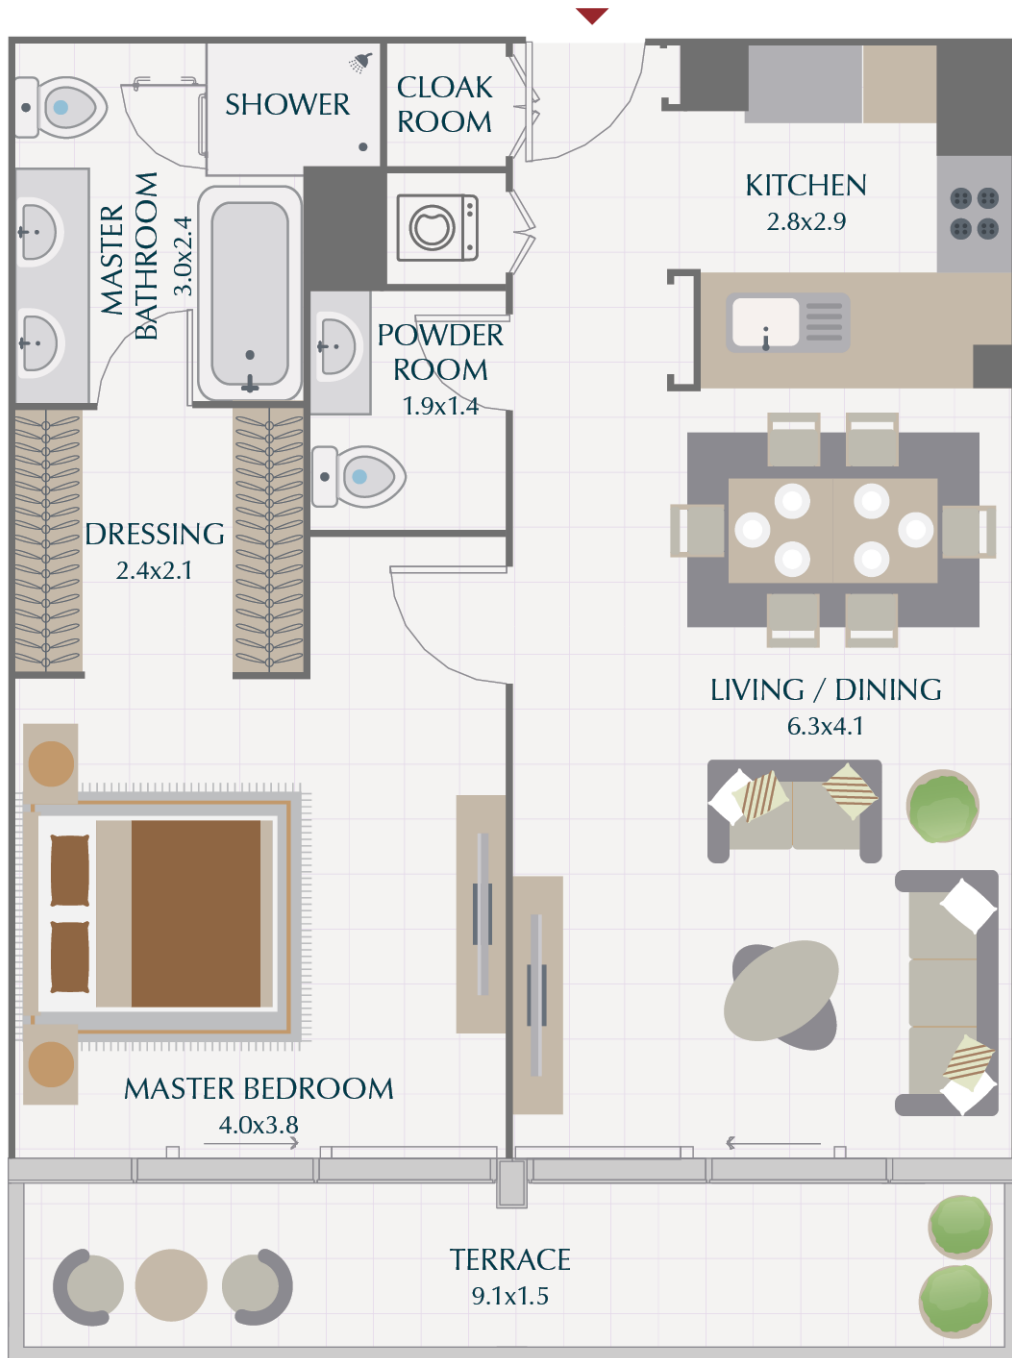

ووصل
wasl

PARKGATE RESIDENCES

FLOOR PLANS

PARK GATE RESIDENCES

1 BR / TYPE 1A

SUITE	851.75 SQ.FT.	79.13 SQ.M.
TERRACE	146.82 SQ.FT.	13.64 SQ.M.
TOTAL	998.57 SQ.FT.	92.77 SQ.M.

PARK GATE RESIDENCES

1 BR / TYPE 4A

SUITE	844.11 SQ.FT.	78.42 SQ.M.
TERRACE	145.42 SQ.FT.	13.51 SQ.M.
TOTAL	989.53 SQ.FT.	91.93 SQ.M.

PARK GATE RESIDENCES

2 BR / TYPE 1A

SUITE	1,365.19 SQ.FT.	126.83 SQ.M.
TERRACE	206.88 SQ.FT.	19.22 SQ.M.
TOTAL	1,572.07 SQ.FT.	146.05 SQ.M.

PARK GATE RESIDENCES

2 BR / TYPE 2A

SUITE	1,413.62 SQ.FT.	131.33 SQ.M.
TERRACE	137.35 SQ.FT.	12.76 SQ.M.
TOTAL	1,550.97 SQ.FT.	144.09 SQ.M.

PARK GATE RESIDENCES

2 BR / TYPE 3A

SUITE	1,460.77 SQ.FT.	135.71 SQ.M.
TERRACE	151.56 SQ.FT.	14.08 SQ.M.
TOTAL	1,612.33 SQ.FT.	149.79 SQ.M.