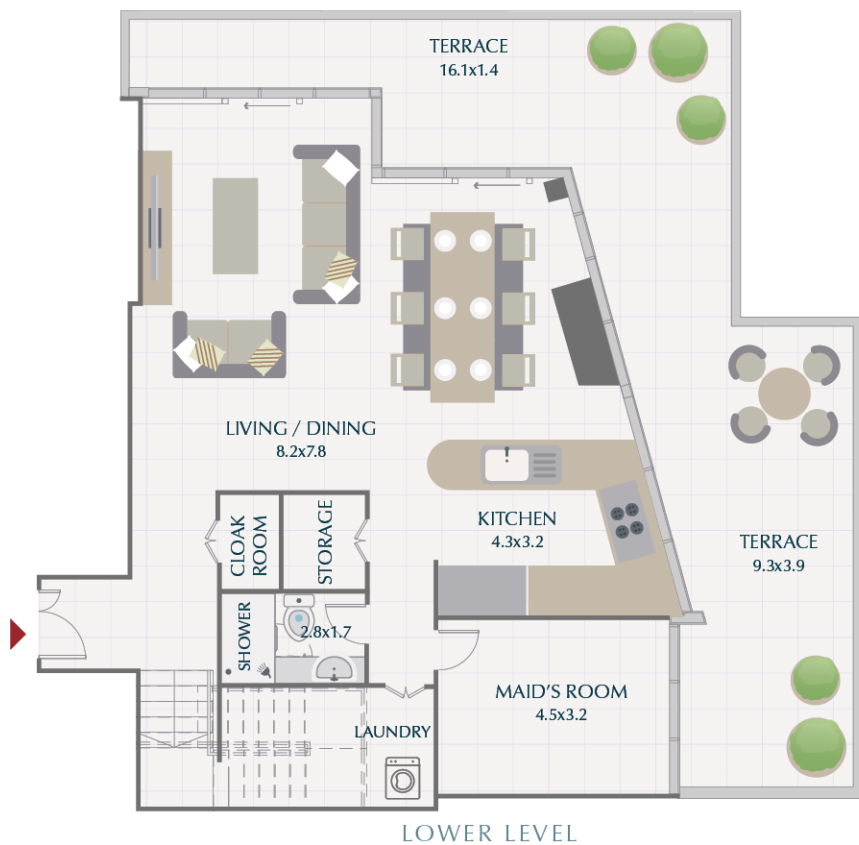

PARK GATE RESIDENCES

2 BR / TYPE 4A

SUITE	1,377.14 SQ.FT.	127.94 SQ.M.
TERRACE	257.47 SQ.FT.	23.92 SQ.M.
TOTAL	1,634.61 SQ.FT.	151.86 SQ.M.

PARK GATE RESIDENCES

3 BR / TYPE 1A

SUITE	1,790.25 SQ.FT.	166.32 SQ.M.
TERRACE	270.71 SQ.FT.	25.15 SQ.M.
TOTAL	2,060.96 SQ.FT.	191.47 SQ.M.

PARK GATE RESIDENCES

3 BR / TYPE 2

SUITE	2,021.36 SQ.FT.	187.79 SQ.M.
TERRACE	142.62 SQ.FT.	13.25 SQ.M.
TOTAL	2,163.98 SQ.FT.	201.04 SQ.M.

PARK GATE RESIDENCES

3 BR / TYPE 3A

SUITE	1,816.84 SQ.FT.	168.79 SQ.M.
TERRACE	342.83 SQ.FT.	31.85 SQ.M.
TOTAL	2,159.67 SQ.FT.	200.64 SQ.M.

PARK GATE RESIDENCES

3BR PODIUM TOWNHOUSE / TYPE 5

SUITE	3,029.83 SQ.FT.	281.48 SQ.M.
TERRACE	961.43 SQ.FT.	89.32 SQ.M.
TOTAL	3,991.26 SQ.FT.	370.80 SQ.M.

PARK GATE RESIDENCES

4 BR PENTHOUSE

SUITE	5,875.48 SQ.FT.	545.85 SQ.M.
TERRACE	4,996.39 SQ.FT.	464.18 SQ.M.
TOTAL	10,871.87 SQ.FT.	1,010.03 SQ.M.

PARK GATE RESIDENCES

LOWER LEVEL

UPPER LEVEL

4BR PODIUM TOWNHOUSE / TYPE 3

SUITE	3,258.24 SQ.FT.	302.70 SQ.M.
TERRACE	851.00 SQ.FT.	79.06 SQ.M.
TOTAL	4,109.24 SQ.FT.	381.76 SQ.M.

PARK GATE RESIDENCES

LOWER LEVEL