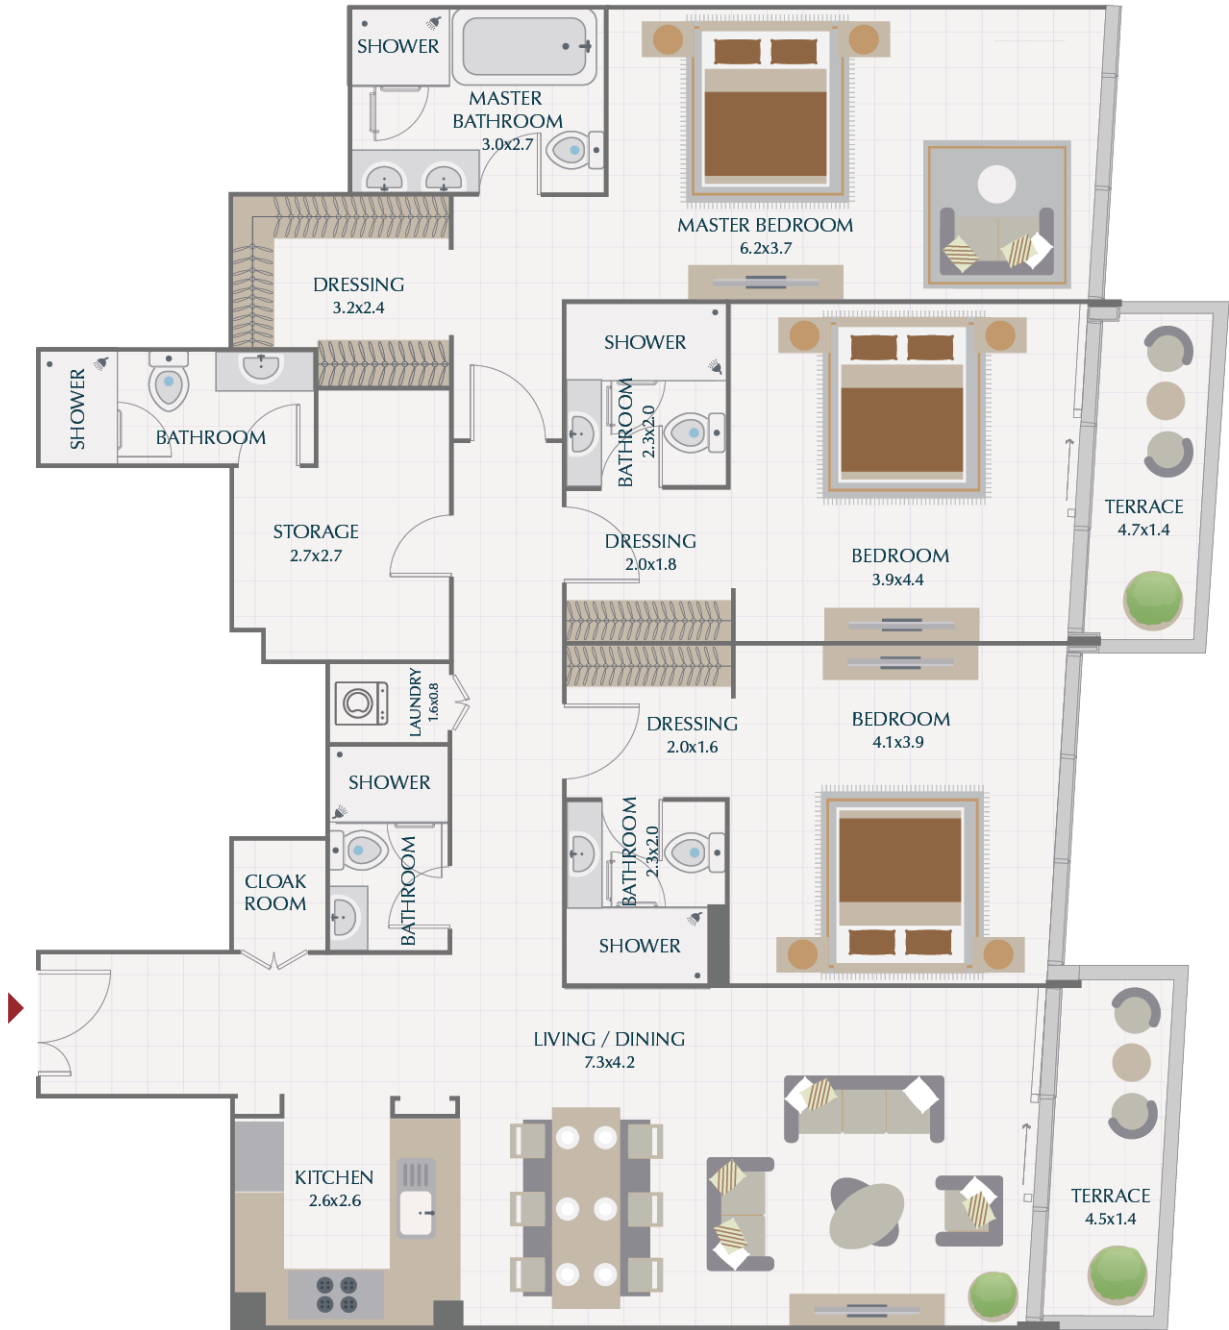

PARK GATE RESIDENCES

2 BR / TYPE 2A

SUITE	1,413.62 SQ.FT.	131.33 SQ.M.
TERRACE	137.35 SQ.FT.	12.76 SQ.M.
TOTAL	1,550.97 SQ.FT.	144.09 SQ.M.

PARK GATE RESIDENCES

2 BR / TYPE 3A

SUITE	1,460.77 SQ.FT.	135.71 SQ.M.
TERRACE	151.56 SQ.FT.	14.08 SQ.M.
TOTAL	1,612.33 SQ.FT.	149.79 SQ.M.

PARK GATE RESIDENCES

2 BR / TYPE 4A

SUITE	1,377.14 SQ.FT.	127.94 SQ.M.
TERRACE	257.47 SQ.FT.	23.92 SQ.M.
TOTAL	1,634.61 SQ.FT.	151.86 SQ.M.

PARK GATE RESIDENCES

3 BR / TYPE 1A

SUITE	1,790.25 SQ.FT.	166.32 SQ.M.
TERRACE	270.71 SQ.FT.	25.15 SQ.M.
TOTAL	2,060.96 SQ.FT.	191.47 SQ.M.

PARK GATE RESIDENCES

3 BR / TYPE 2

SUITE	2,021.36 SQ.FT.	187.79 SQ.M.
TERRACE	142.62 SQ.FT.	13.25 SQ.M.
TOTAL	2,163.98 SQ.FT.	201.04 SQ.M.

PARK GATE RESIDENCES

3 BR / TYPE 3A

SUITE	1,816.84 SQ.FT.	168.79 SQ.M.
TERRACE	342.83 SQ.FT.	31.85 SQ.M.
TOTAL	2,159.67 SQ.FT.	200.64 SQ.M.

PARK GATE RESIDENCES

3BR PODIUM TOWNHOUSE / TYPE 5

SUITE	3,029.83 SQ.FT.	281.48 SQ.M.
TERRACE	961.43 SQ.FT.	89.32 SQ.M.
TOTAL	3,991.26 SQ.FT.	370.80 SQ.M.

PARK GATE RESIDENCES

4 BR PENTHOUSE

SUITE	5,875.48 SQ.FT.	545.85 SQ.M.
TERRACE	4,996.39 SQ.FT.	464.18 SQ.M.
TOTAL	10,871.87 SQ.FT.	1,010.03 SQ.M.