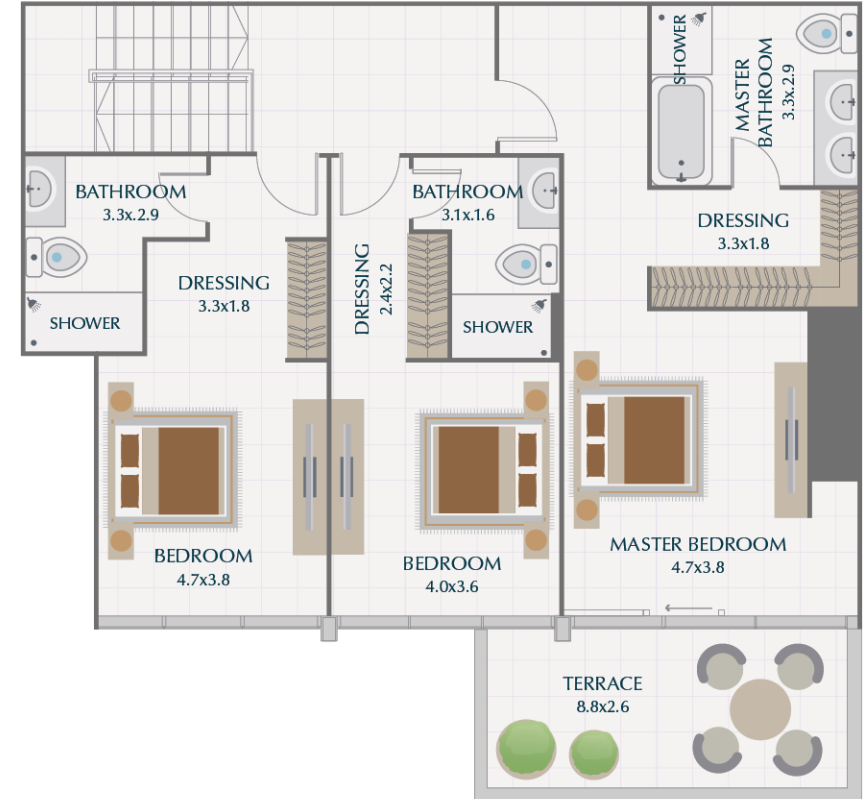

PARK GATE RESIDENCES

3 BR / TYPE 2

SUITE	2,021.36 SQ.FT.	187.79 SQ.M.
TERRACE	142.62 SQ.FT.	13.25 SQ.M.
TOTAL	2,163.98 SQ.FT.	201.04 SQ.M.

PARK GATE RESIDENCES

3 BR / TYPE 3A

SUITE	1,816.84 SQ.FT.	168.79 SQ.M.
TERRACE	342.83 SQ.FT.	31.85 SQ.M.
TOTAL	2,159.67 SQ.FT.	200.64 SQ.M.

PARK GATE RESIDENCES

3BR PODIUM TOWNHOUSE / TYPE 5

SUITE	3,029.83 SQ.FT.	281.48 SQ.M.
TERRACE	961.43 SQ.FT.	89.32 SQ.M.
TOTAL	3,991.26 SQ.FT.	370.80 SQ.M.

PARK GATE RESIDENCES

4 BR PENTHOUSE

SUITE	5,875.48 SQ.FT.	545.85 SQ.M.
TERRACE	4,996.39 SQ.FT.	464.18 SQ.M.
TOTAL	10,871.87 SQ.FT.	1,010.03 SQ.M.

PARK GATE RESIDENCES

LOWER LEVEL

UPPER LEVEL

4BR PODIUM TOWNHOUSE / TYPE 3

SUITE	3,258.24 SQ.FT.	302.70 SQ.M.
TERRACE	851.00 SQ.FT.	79.06 SQ.M.
TOTAL	4,109.24 SQ.FT.	381.76 SQ.M.

PARK GATE RESIDENCES

LOWER LEVEL

UPPER LEVEL

4BR PODIUM TOWNHOUSE / TYPE 4A

SUITE	3,260.61 SQ.FT.	302.92 SQ.M.
TERRACE	400.85 SQ.FT.	37.24 SQ.M.
TOTAL	3,661.46 SQ.FT.	340.16 SQ.M.

PARK GATE RESIDENCES

LOWER LEVEL

UPPER LEVEL

5BR PODIUM TOWNHOUSE / TYPE 1