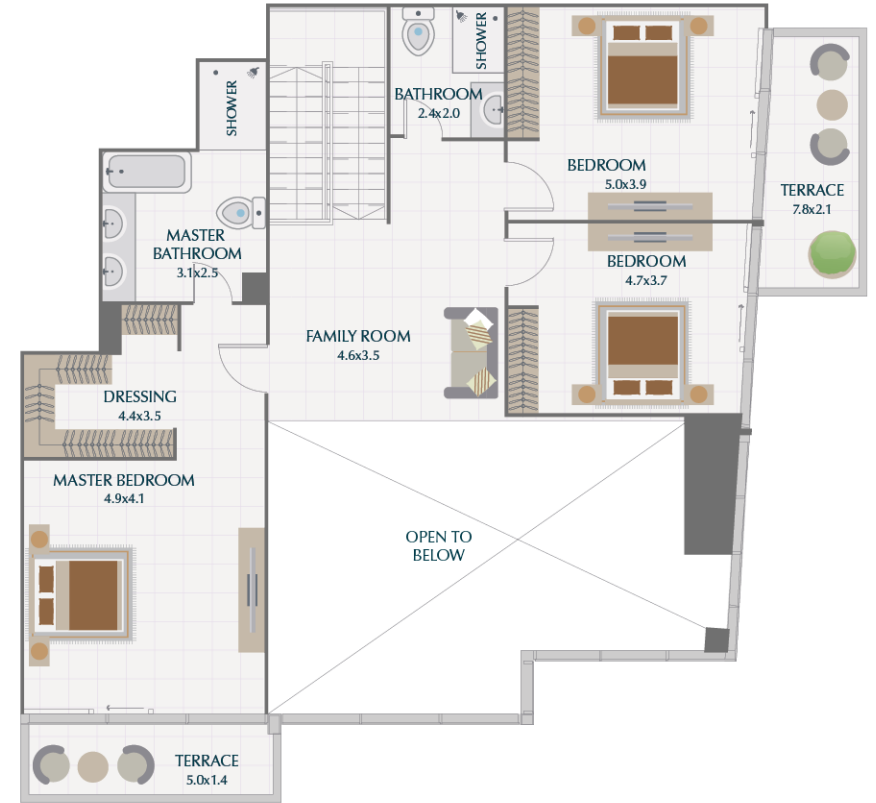

PARK GATE RESIDENCES

LOWER LEVEL

UPPER LEVEL

4BR PODIUM TOWNHOUSE / TYPE 3

SUITE	3,258.24 SQ.FT.	302.70 SQ.M.
TERRACE	851.00 SQ.FT.	79.06 SQ.M.
TOTAL	4,109.24 SQ.FT.	381.76 SQ.M.

PARK GATE RESIDENCES

LOWER LEVEL

UPPER LEVEL

4BR PODIUM TOWNHOUSE / TYPE 4A

SUITE	3,260.61 SQ.FT.	302.92 SQ.M.
TERRACE	400.85 SQ.FT.	37.24 SQ.M.
TOTAL	3,661.46 SQ.FT.	340.16 SQ.M.

PARK GATE RESIDENCES

LOWER LEVEL

UPPER LEVEL

5BR PODIUM TOWNHOUSE / TYPE 1

SUITE	3,419.00 SQ.FT.	317.64 SQ.M.
TERRACE	943.00 SQ.FT.	87.61 SQ.M.
TOTAL	4,362.00 SQ.FT.	405.25 SQ.M.