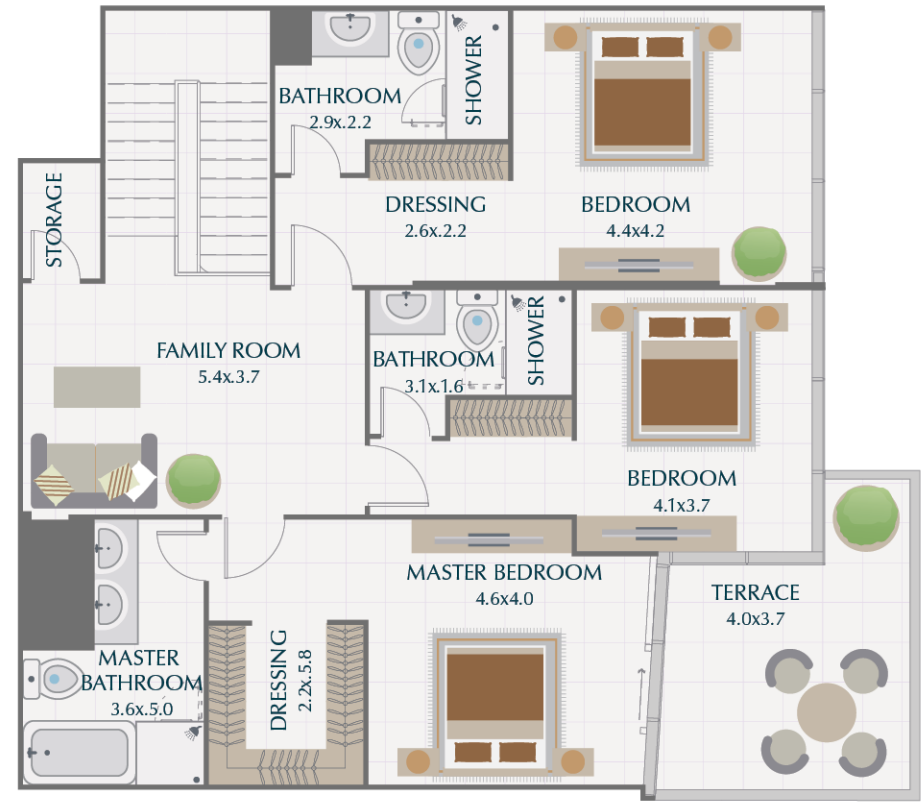

PARK GATE RESIDENCES

3BR PODIUM TOWNHOUSE / TYPE 5

SUITE	3,029.83 SQ.FT.	281.48 SQ.M.
TERRACE	961.43 SQ.FT.	89.32 SQ.M.
TOTAL	3,991.26 SQ.FT.	370.80 SQ.M.

PARK GATE RESIDENCES

4 BR PENTHOUSE

SUITE	5,875.48 SQ.FT.	545.85 SQ.M.
TERRACE	4,996.39 SQ.FT.	464.18 SQ.M.
TOTAL	10,871.87 SQ.FT.	1,010.03 SQ.M.

PARK GATE RESIDENCES

LOWER LEVEL

UPPER LEVEL

4BR PODIUM TOWNHOUSE / TYPE 3

SUITE	3,258.24 SQ.FT.	302.70 SQ.M.
TERRACE	851.00 SQ.FT.	79.06 SQ.M.
TOTAL	4,109.24 SQ.FT.	381.76 SQ.M.

PARK GATE RESIDENCES

LOWER LEVEL

UPPER LEVEL

4BR PODIUM TOWNHOUSE / TYPE 4A

SUITE	3,260.61 SQ.FT.	302.92 SQ.M.
TERRACE	400.85 SQ.FT.	37.24 SQ.M.
TOTAL	3,661.46 SQ.FT.	340.16 SQ.M.

PARK GATE RESIDENCES

LOWER LEVEL

UPPER LEVEL

5BR PODIUM TOWNHOUSE / TYPE 1

SUITE	3,419.00 SQ.FT.	317.64 SQ.M.
TERRACE	943.00 SQ.FT.	87.61 SQ.M.
TOTAL	4,362.00 SQ.FT.	405.25 SQ.M.